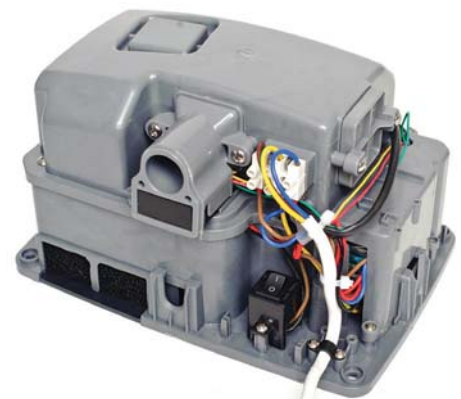

atc Puma High Speed Hand Dryer

**New Low Energy
High Speed Hand Dryer
As Low as 500 Watts**

Element On/Off

Under the Cover

atc Puma High Speed Hand Dryer

The Smallest High Speed Hand Dryer in the World

as low
as 500W

DESCRIPTION

Product Code	Z-2000 M
Cover Material	Stainless Steel
Finish	Matt Stainless Steel
Warranty	2 Years
Activation	Automatic

This Hand Dryer is ideal for medium usage washrooms

ELECTRICAL SPECIFICATIONS

SIZE AND WEIGHT

Width	250mm
Height	175mm
Depth	152mm
Weight	3.0kg

Energy Efficient
Low Running Costs
500 Watts Economy
1150 Watts Maximum

High Performance
Dries Hands in 15 Seconds
2 Year Warranty

UV Light to Reduce Bacteria build up