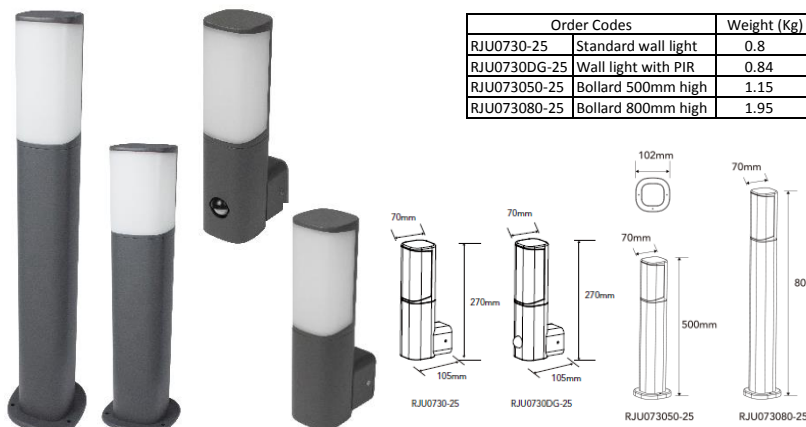

OUTDOOR

JUPITER 7W IP54 LED WALL AND BOLLARD LIGHTS

Order Codes		Weight (Kg)
RJU0730-25	Standard wall light	0.8
RJU0730DG-25	Wall light with PIR	0.84
RJU073050-25	Bollard 500mm high	1.15
RJU073080-25	Bollard 800mm high	1.95

Specification	
Comparable to Incandescent (W):	40
Light Output L₁₀₀ (lm):	280
Beam Angle (deg):	120
Illuminance @ 1m (lx):	30
Colour Temp L₁₀₀ (k):	3,000
CRI L₁₀₀ (Ra):	80
Total Power Consumed (W):	7
Efficacy (lm/cctW):	40
Power Factor:	0.8
Rated LED life (hrs):	30,000
Ingress Protection (IP):	54
PIR version (IP):	44
Ambient Operating Temp (°C):	-20<Ta<+50
Operating voltage (V):	220-240
Min Order Qty:	1
Warranty (yrs):	3

Manufactured from traditional die cast aluminium with polycarbonate diffuser, the range consists of standard and PIR activated wall lights and two bollards in a choice of 500mm or 800mm heights.

Utilising state of the art SMD LED technology to provide a great light output in a soft warm white light colour, they offer an attractive outdoor lighting solution with very low running costs and without the annoying issues of traditional lamp failures.