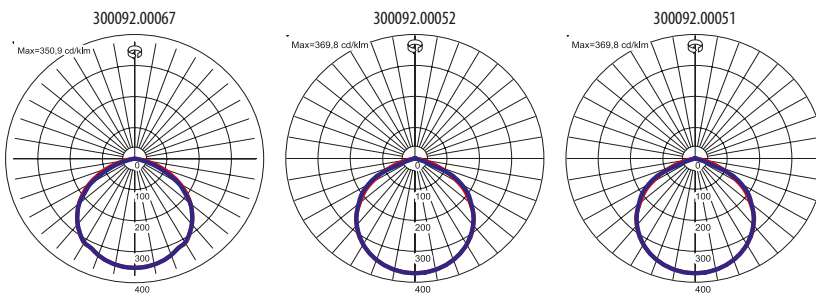

Code	Replacement of conventional technology [W]	Beam angle	Power LED [W]	Luminaire power [W]	Lumen LED [lm]	Lumen luminaire [lm]	Efficacy [lm/W]	Colour temperature [K]	CRI/ Ra	Operating temperature range [°C]
<b>Type of equipment: ED</b>										
300092.00067	150W MH (180W)	100°	100	111	14500	13600	123	4000	≥80	-30 ... +35
300092.00052	250W MH (300W)	100°	145	159	21000	19800	125	4000	≥80	-30 ... +40
300092.00051	250W MH (300W)	100°	177	194	25500	23800	123	4000	≥80	-30 ... +40
<b>Type of equipment: DALI</b>										
300092.00091	150W MH (180W)	100°	100	107	14500	13600	127	4000	≥80	-30 ... +45
300092.00092	250W MH (300W)	100°	145	156	21000	19800	127	4000	≥80	-30 ... +45
300092.00093	250W MH (300W)	100°	177	192	25500	23800	124	4000	≥80	-30 ... +40

Outdoor installation without roof on special request (index extension: .985).

Luminous flux tolerance +/- 10%.

Lighting beam, light intensity distribution and light efficiency were examined in accordance with the EN ISO 17025:2005 norm for EN13032 norm series and the LM-79 norm.

150020.00824

Bracket for surface mounting

**LIGHT BEAM CURVES**

Outdoor installation without roof on special request (index extension: .985).

Luminous flux tolerance +/- 10%.

Lighting beam, light intensity distribution and light efficiency were examined in accordance with the EN ISO 17025:2005 norm for EN13032 norm series and the LM-79 norm.