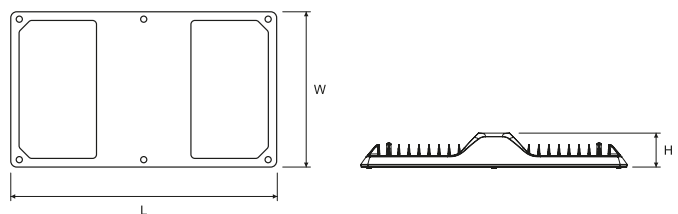

Industrial luminaire for LED light sources.

<b>TECHNICAL DATA</b>	<b>Mounting:</b> suspended, on chains (on request), manufacturer does not provide suspension components <b>Body:</b> high pressure die-cast aluminum <b>Colour:</b> gray <b>Diffuser:</b> tempered glass
<b>ELECTRICAL DATA</b>	<b>Power supply efficiency:</b> >95% <b>Power:</b> 220-240V 50/60Hz <b>Includes light source:</b> yes <b>Type of equipment:</b> ED, DALI
<b>OPTICAL DATA</b>	<b>Electrical connection:</b> 3-pole connector <b>Light distribution:</b> rotationally-symmetric <b>Way of lighting:</b> direct
<b>ADDITIONAL INFO</b>	<b>Additional information:</b> Ball impact resistance <b>Lifetime (L70B50):</b> 60 000 h <b>Lifetime (L80B10):</b> 50 000 h <b>Lifetime (TM21 L90B10):</b> 40 000 h
<b>GENERAL DATA</b>	<b>Warranty:</b> 3 years <b>Application:</b> warehouses, logistics centers, industrial facilities, sport facilities, roofing, outdoor installation without roof on special request (index extension: .985)

300092.00067.985

Type of luminaires  
985 Luminaires for outdoor installation without roof on special request

Code	Dimensions [mm] L W H	Mounting dimensions [mm] L	Pallet quantity	Quantity in package	Net weight [kg]
<b>Type of equipment: ED</b>					
300092.00067	515 345 90	430	30	1	6.5
300092.00052	515 345 90	430	30	1	6.5
300092.00051	515 345 90	430	30	1	6.5
<b>Type of equipment: DALI</b>					
300092.00091	515 345 90	430	30	1	6.5
300092.00092	515 345 90	430	30	1	6.5
300092.00093	515 345 90	430	30	1	6.5