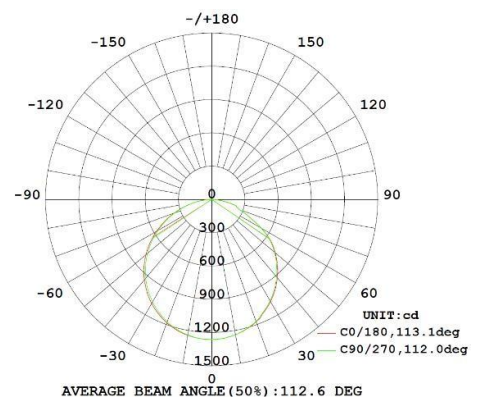

## Standards & Approvals:

Complies with: EN 60598-1, EN60598-2-2, EN62031, EN 55015, EN61547, EN 61000-3-2, EN 61000-3-3, EN61547

Product Code:	2751401	2751402
Comparable to T8 Fluorescent (W):	4x18	4x18
Total Power (W):	40	40
Total Light Output (lm):	3,500	3,600
Efficacy (lm / cctW):	88	90
Rated Life (hrs):	50,000	50,000
Warranty (yrs):	5	5
Illuminance at 1m (lux):	1,200	1,250
Beam Angle (deg):	110	110
CCT (K):	4,000	5,000
CRI (Ra):	80	80
Ingress Protection (IP):	20	20
Operating Temperature (°C):	-20 ≤ Ta ≤ +40	-20 ≤ Ta ≤ +40
Operating Voltage (Vac):	220-240	220-240
Power Factor (PF):	0.97	0.97
Length (mm):	595	595
Width (mm):	595	595
Depth (mm):	10	10
Box Qty:	1	1
Weight (kg):	3.3	3.3
SEAI LIG Numbers	LIG70877	LIG70878

Diagram for 2751402. Other diagrams available on request

Diagram for 2751402. Other diagrams available on request