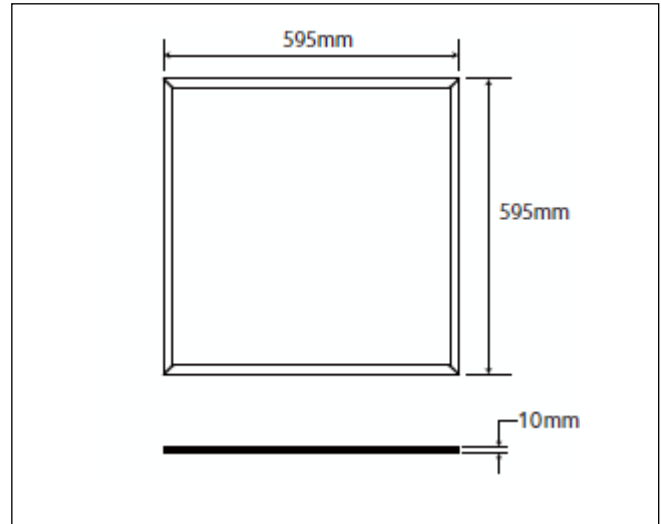

## 40W LED PANEL, 600x600mm, 4,000 AND 5,000K, WHITE Specification

- Suitable for use in offices, shops, reception areas, restaurants, hotels, schools, hospitals
- LED replacement for 4x18W T8 lay-in modular fittings
- Fits into standard sizes of ceiling grid - 15mm and 24mm
- Up to 5 times that of a standard fluorescent lamp
- Driver complete with male and female loop in/out connectors included for fast fix installation
- Suitable for switching by PIR, Microwave or Photocell

## Standards & Approvals:

Complies with: EN 60598-1, EN60598-2-2, EN62031, EN 55015, EN61547, EN 61000-3-2, EN 61000-3-3, EN61547

Product Code:	2751401	2751402
Comparable to T8 Fluorescent (W):	4x18	4x18
Total Power (W):	40	40
Total Light Output (lm):	3,500	3,600
Efficacy (lm / cctW):	88	90
Rated Life (hrs):	50,000	50,000
Warranty (yrs):	5	5
Illuminance at 1m (lux):	1,200	1,250
Beam Angle (deg):	110	110
CCT (K):	4,000	5,000
CRI (Ra):	80	80
Ingress Protection (IP):	20	20
Operating Temperature (°C):	-20 ≤ Ta ≤ +40	-20 ≤ Ta ≤ +40
Operating Voltage (Vac):	220-240	220-240
Power Factor (PF):	0.97	0.97
Length (mm):	595	595
Width (mm):	595	595
Depth (mm):	10	10
Box Qty:	1	1
Weight (kg):	3.3	3.3
SEAI LIG Numbers	LIG70877	LIG70878