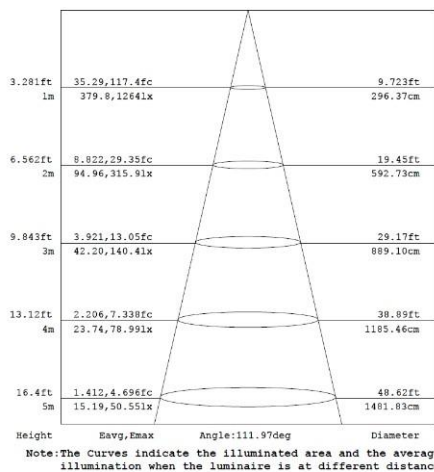

## Standards & Approvals:

Complies with: EN 60598-1, EN60598-2-2, EN62031, EN 55015, EN61547, EN 61000-3-2, EN 61000-3-3, EN61547

Product Code:	2751401	2751402
Comparable to T8 Fluorescent (W):	4x18	4x18
Total Power (W):	40	40
Total Light Output (lm):	3,500	3,600
Efficacy (lm / cctW):	88	90
Rated Life (hrs):	50,000	50,000
Warranty (yrs):	5	5
Illuminance at 1m (lux):	1,200	1,250
Beam Angle (deg):	110	110
CCT (K):	4,000	5,000
CRI (Ra):	80	80
Ingress Protection (IP):	20	20
Operating Temperature (°C):	-20 ≤ Ta ≤ +40	-20 ≤ Ta ≤ +40
Operating Voltage (Vac):	220-240	220-240
Power Factor (PF):	0.97	0.97
Length (mm):	595	595
Width (mm):	595	595
Depth (mm):	10	10
Box Qty:	1	1
Weight (kg):	3.3	3.3
SEAI LIG Numbers	LIG70877	LIG70878

Diagram for 2751402. Other diagrams available on request

Diagram for 2751402. Other diagrams available on request