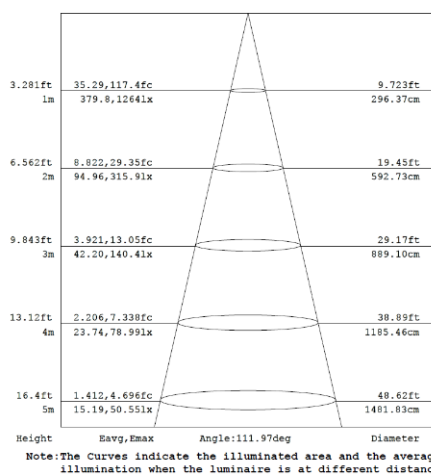

40W LED PANEL

2751401 2751402

40W LED PANEL, 600x600mm, 4,000 AND 5,000K, WHITE Specification

- Suitable for use in offices, shops, reception areas, restaurants, hotels, schools, hospitals
- LED replacement for 4x18W T8 lay-in modular fittings
- Fits into standard sizes of ceiling grid - 15mm and 24mm
- Up to 5 times that of a standard fluorescent lamp
- Driver complete with male and female loop in/out connectors included for fast fix installation
- Suitable for switching by PIR, Microwave or Photocell

Standards & Approvals:

Complies with: EN 60598-1, EN60598-2-2, EN62031, EN 55015, EN61547, EN 61000-3-2, EN 61000-3-3, EN61547

Product Code:	2751401	2751402
Comparable to T8 Fluorescent (W):	4x18	4x18
Total Power (W):	40	40
Total Light Output (lm):	3,500	3,600
Efficacy (lm / cctW):	88	90
Rated Life (hrs):	50,000	50,000
Warranty (yrs):	5	5
Illuminance at 1m (lux):	1,200	1,250
Beam Angle (deg):	110	110
CCT (K):	4,000	5,000
CRI (Ra):	80	80
Ingress Protection (IP):	20	20
Operating Temperature (°C):	-20 ≤ Ta ≤ +40	-20 ≤ Ta ≤ +40
Operating Voltage (Vac):	220-240	220-240
Power Factor (PF):	0.97	0.97
Length (mm):	595	595
Width (mm):	595	595
Depth (mm):	10	10
Box Qty:	1	1
Weight (kg):	3.3	3.3