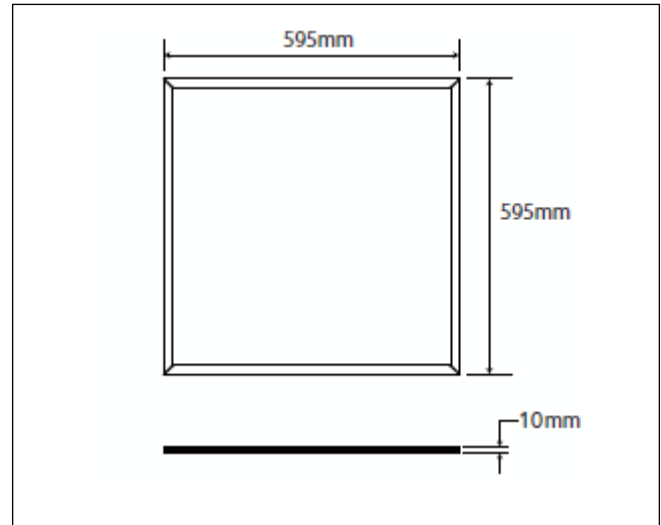

40W LED PANEL

2751401 2751402

40W LED PANEL, 600x600mm, 4,000 AND 5,000K, WHITE Specification

- Suitable for use in offices, shops, reception areas, restaurants, hotels, schools, hospitals
- LED replacement for 4x18W T8 lay-in modular fittings
- Fits into standard sizes of ceiling grid - 15mm and 24mm
- Up to 5 times that of a standard fluorescent lamp
- Driver complete with male and female loop in/out connectors included for fast fix installation
- Suitable for switching by PIR, Microwave or Photocell

Standards & Approvals:

Complies with: EN 60598-1, EN60598-2-2, EN62031, EN 55015, EN61547, EN 61000-3-2, EN 61000-3-3, EN61547

Product Code:	2751401	2751402
Comparable to T8 Fluorescent (W):	4x18	4x18
Total Power (W):	40	40
Total Light Output (lm):	3,500	3,600
Efficacy (lm / cctW):	88	90
Rated Life (hrs):	50,000	50,000
Warranty (yrs):	5	5
Illuminance at 1m (lux):	1,200	1,250
Beam Angle (deg):	110	110
CCT (K):	4,000	5,000
CRI (Ra):	80	80
Ingress Protection (IP):	20	20
Operating Temperature (°C):	-20 ≤ Ta ≤ +40	-20 ≤ Ta ≤ +40
Operating Voltage (Vac):	220-240	220-240
Power Factor (PF):	0.97	0.97
Length (mm):	595	595
Width (mm):	595	595
Depth (mm):	10	10
Box Qty:	1	1
Weight (kg):	3.3	3.3