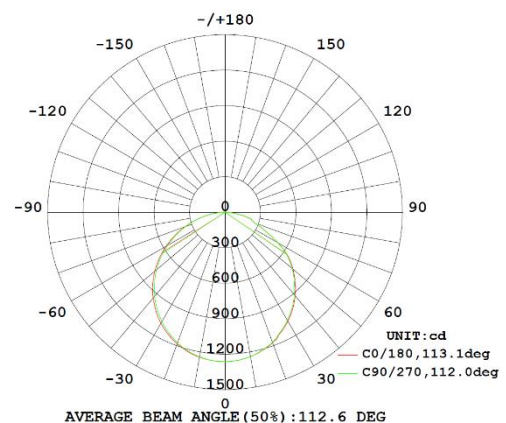

Diagram for 2751402. Other diagrams available on request

Kellihers Electrical

Ballymullen
Tralee
Co. Kerry
Ireland

Tel: 066 714 5300
Fax: 066 712 1775
Company number: 273572
VAT number: IE 8273572S
WEE number: IE 00362W

Registered in Ireland