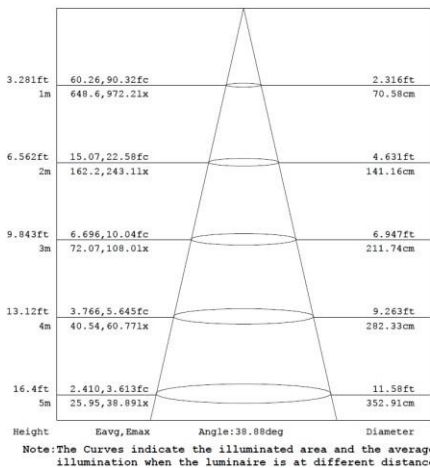

Standards & Approvals:

Complies with: EN 60598-1, EN 60598-2-2, EN 62471, EN 62493, EN 55015, EN 61000-3-2, EN 61000-3-3, BS 476-21, EN 61374-1, EN61547, EN62031

Product Code:	2755300	2755301
Comparable to LV Halogen (W):	50	50
Total Power (W):	6.5	6.5
Total Light Output (lm):	490	510
Efficacy (lm / cctW):	75	78
Rated Life (hrs):	30,000	30,000
Warranty (yrs):	2	2
Illuminance at 1 m (lux):	970	900
Beam Angle (deg):	38	38
CCT (K):	3,000	4,000
CRI (Ra):	80	80
Ingress Protection (IP):	65	65
Operating Temperature (°C):	-20 ≤ Ta ≤ +40	-20 ≤ Ta ≤ +40
Operating Voltage (Vac):	220-240	220-240
Power Factor (PF):	0.5	0.5
Cut Out (mm):	70	70
Height (mm):	94	94
Diameter (mm):	86	86
Box Qty:	1	1
SEAI LIG Numbers	LIG70879	LIG70880