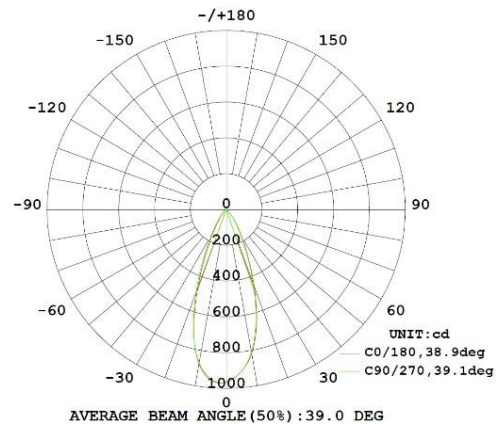

Diagram for 2755300. Other diagrams available on request

Kelliher's Electrical

Ballymullen
Tralee
Co. Kerry
Ireland

Tel: 066 714 5300
Fax: 066 712 1775
Company number: 273572
VAT number: IE 8273572S
WEE number: IE 00362W

Registered in Ireland