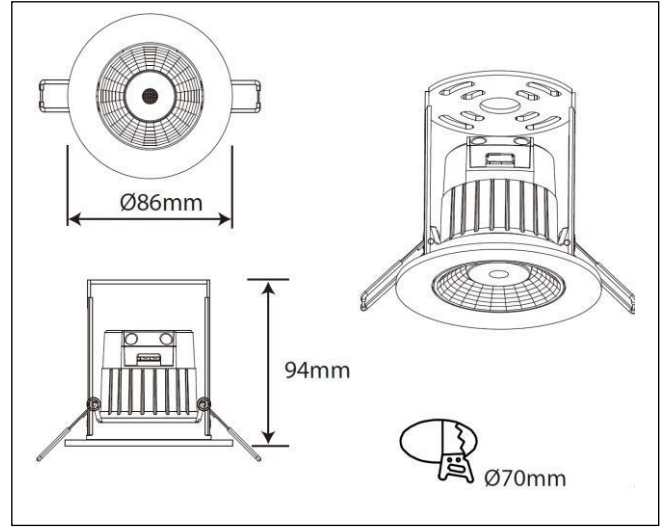

6.5W LED DOWNLIGHT

2755300 2755301

IP65, FIRE RATED, DIMMABLE DOWNLIGHT

Specification

- Suitable for use in offices, retail shops, reception areas, hotels, restaurants, bars & clubs, showrooms
- Fire Rated Dimmable LED Downlight replacement for 50W halogen downlights.
- 30, 60, and 90 minutes Fire Tested
- Prewired with 130mm flex with 3 way terminal block with large terminals for loop in loop out
- Integrated insulation frame enabling insulation to be laid over
- Suitable for switching by PIR, Microwave or Photocell

Standards & Approvals:

Complies with: EN 60598-1, EN 60598-2-2, EN 62471, EN 62493, EN 55015, EN 61000-3-2, EN 61000-3-3, BS 476-21, EN 61374-1, EN61547, EN62031

Product Code:	2755300	2755301
Comparable to LV Halogen (W):	50	50
Total Power (W):	6.5	6.5
Total Light Output (lm):	490	510
Efficacy (lm / cctW):	75	78
Rated Life (hrs):	30,000	30,000
Warranty (yrs):	2	2
Illuminance at 1 m (lux):	970	900
Beam Angle (deg):	38	38
CCT (K):	3,000	4,000
CRI (Ra):	80	80
Ingress Protection (IP):	65	65
Operating Temperature (°C):	-20 ≤ Ta ≤ +40	-20 ≤ Ta ≤ +40
Operating Voltage (Vac):	220-240	220-240
Power Factor (PF):	0.5	0.5
Cut Out (mm):	70	70
Height (mm):	94	94
Diameter (mm):	86	86
Box Qty:	1	1
SEAI LIG Numbers	LIG70879	LIG70880