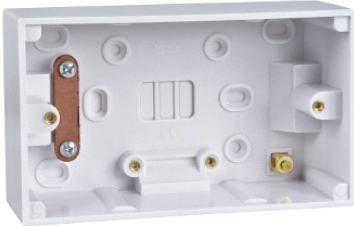

GPAT2G47

Exclusive Square edge white moulded - surface
pattress box - 2 gangs - white

Main

Range of product	Exclusive
Aesthetic name	Square edge white moulded
Product or component type	Pattress box
Colour tint	White
Quantity per set	Set of 5

Complementary

Device mounting	Surface
Mounting support	Wall mounted
Number of gangs	2 gangs
Cable entry	Knock-outs
Fixing mode	By screws
Material	Urea (carbamide)
Type of installation	Indoor
Depth	25 mm
Width	149 mm
Height	87 mm
Product weight	0.148 kg