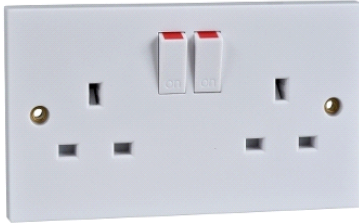

GSKTSW2G2

Exclusive Square edge white moulded - switched socket - 13 A - 230 V - 2 gangs

Main

Range of product	Exclusive
Aesthetic name	Square edge white moulded
Product or component type	Switched socket
Device presentation	Complete product
Outlet standard	British
Colour tint	Matt white
Quantity per set	Set of 5

Complementary

Switch function	1-pole
Rated current	13 A, 230 V AC 50 Hz :
Actuator	Rocker
Number of gangs	2 gangs
Pilot light	Without neon indicator
Fixing mode	By screws
Connections - terminals	Screw terminals
Material	Urea (carbamide)
Type of installation	Indoor
Depth	34 mm
Width	146 mm
Height	86 mm
Product weight	0.143 kg