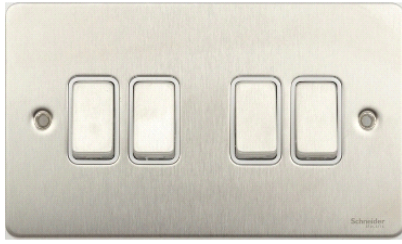

GU1242WSS

Ultimate Flat plate - 1-pole 2-way plate switch - 4 gangs - stainless steel

Main

Range of product	Ultimate
Range	Ultimate
Device application	Control
Aesthetic name	Flat plate
Product or component type	Plate switch
Control type	Rocker
Switch function	1-pole 2-way
Rated current	16 AX 230 V AC
Colour tint	Stainless steel matt

Complementary

Connections - terminals	Screw terminals
Material	Stainless steel
Quantity per set	Set of 1
Number of gangs	4 gangs
Device mounting	Wall mounted
Height	88 mm
Width	148 mm
Depth	24 mm

Environment