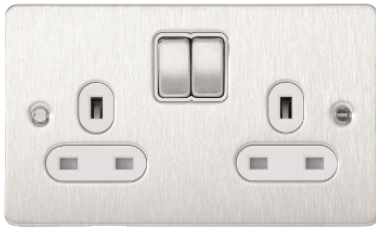

GU3220WSS

Ultimate Flat plate - switched socket - 2 gangs - stainless steel

Main

Range	Ultimate
Device application	Power supply
Aesthetic name	Flat plate
Product or component type	Switched socket
Rated current	13 A 230 V AC 50 Hz
Fixing mode	By screws M3.5 30 mm
Colour tint	Stainless steel

Complementary

Device presentation	Complete product
Outlet poles configuration	1P
Outlet standard description	3 pins
Outlet standard	British
Actuator	Rocker
Number of gangs	2 gangs
Earth circuit	Standard earth
Pilot light	Without neon indicator
Device mounting	Wall mounted
Connections - terminals	Screw terminal
Material	Stainless steel
Quantity per set	Set of 1
Height	88 mm
Width	148 mm
Depth	30 mm
Socket number	2
Mounting mode	Horizontal