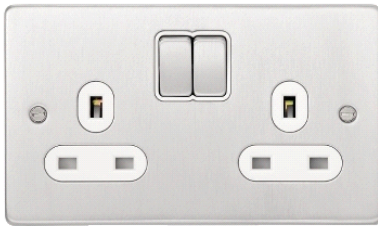

## GU3520WBC

Ultimate Low profile - switched socket - 2 gangs - chrome

### Main

Aesthetic name	Low profile
Product or component type	Switched socket
Rated current	13 A 230 V AC 50 Hz
Fixing mode	By screws M3.5 30 mm
Colour tint	Chrome Chrome

### Complementary

Device presentation	Complete product
Outlet poles configuration	1P
Outlet standard description	3 pins
Outlet standard	British
Actuator	Rocker
Number of gangs	2 gangs
Earth circuit	Standard earth
Pilot light	Without neon indicator
Device mounting	Wall mounted
Connections - terminals	Screw terminal
Material	Steel
Quantity per set	Set of 1
Height	88 mm
Width	148 mm
Depth	30 mm