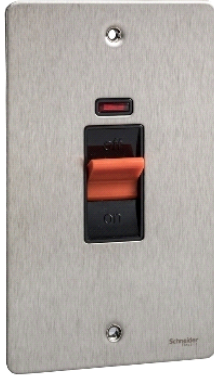

GU4221BSS

Ultimate Screwless flat plate - 2-pole switch - 2 gangs - brass

Main

Range of product	Ultimate
Range	Ultimate
Aesthetic name	Screwless flat plate
Product or component type	Switch
Switch function	2-pole
Rated current	50 A 230 V AC
Colour tint	Black Stainless steel

Complementary

Connections - terminals	Screw terminals
Quantity per set	Set of 1
Number of gangs	2 gangs
Pilot light	Neon indicator red
Height	148 mm
Width	88 mm

Environment

standards	BS EN 60669-1
IP degree of protection	IP20