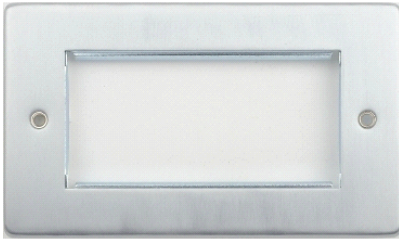

## GU8580BC

Ultimate - euro modular low profile plate - 4 gangs -  
brushed chrome

### Main

Aesthetic name	Low profile
Product or component type	Front plate
Mounting mode	Flush-mounted
Colour tint	Brushed finish chrome

### Complementary

Number of gangs	4 gangs
Fixing mode	By screws
Quantity per set	Set of 1
Width	88 mm
Height	148 mm