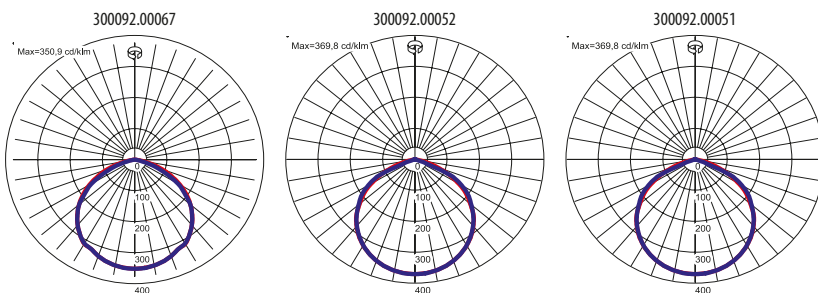

## LIGHT BEAM CURVES

Luminous flux tolerance +/- 10%.

Lighting beam, light intensity distribution and light efficiency were examined in accordance with the EN ISO 17025:2005 norm for EN13032 norm series and the LM-79 norm.