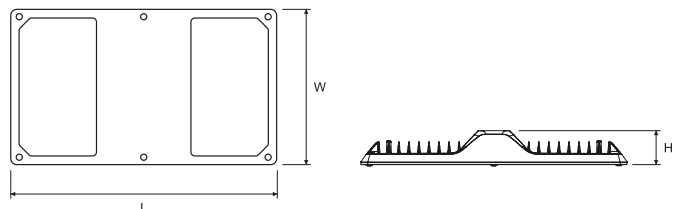

220-240V  
50/60 HzIK  
07IP  
66

Industrial luminaire for LED light sources.

**TECHNICAL DATA****Mounting:** surface mounted, in the ceiling, with mounting frame (sold separately), suspended, on chains (on request)**Body:** high pressure die-cast aluminum**Colour:** gray**Diffuser:** tempered glass**ELECTRICAL DATA****Power supply efficiency:** >95%**Power:** 220-240V 50/60Hz**Includes light source:** yes**Type of equipment:** ED, DALI**Electrical connection:** 3-pole connector**OPTICAL DATA****Light distribution:** rotationally-symmetric**Way of lighting:** direct**GENERAL DATA****Lifetime (L70B50):** 60 000 h**Lifetime (L80B10):** 50 000 h**Lifetime (TM21 L90B10):** 40 000 h**Additional information:** Ball impact resistance**Other remarks:** Beam angle: 100°**Warranty:** 3 years**Application:** warehouses, logistics centers, industrial facilities, sport facilities, roofing

Code	Dimensions [mm] L W H	Mounting dimensions [mm] L	Pallet quantity	Quantity in package	Net weight [kg]
<b>Type: Standard luminaire</b>					
300092.00067	515 345 90	430	30	1	6.5
300092.00052	515 345 90	430	30	1	6.5
300092.00051	515 345 90	430	30	1	6.5
300092.00091	515 345 90	430	30	1	6.5
300092.00092	515 345 90	430	30	1	6.5
300092.00093	515 345 90	430	30	1	6.5
<b>Type: Luminaires for outdoor installation without roof</b>					
300092.00117	515 345 90	430	30	1	6.5
300092.00118	515 345 90	430	30	1	6.5