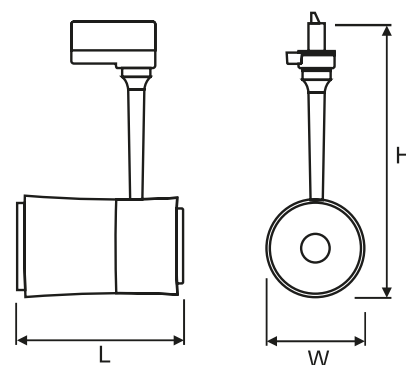

Code	Dimensions [mm] L W H	Pallet quantity	Quantity in package	Net weight [kg]
Colour: white				
300021.00001	145 88 200	448	1	0.9
300021.00002	145 88 200	448	1	0.9
300021.00003	145 88 200	448	1	0.9
300021.00004	145 88 200	448	1	0.9
300021.00005	145 88 200	448	1	0.9
300021.00006	145 88 200	448	1	0.9
300021.00007	145 88 200	448	1	0.9
300021.00008	145 88 200	448	1	0.9
Colour: gray				
300022.00017	145 88 200	448	1	0.9
300022.00018	145 88 200	448	1	0.9
300022.00019	145 88 200	448	1	0.9
300022.00020	145 88 200	448	1	0.9
300022.00021	145 88 200	448	1	0.9
300022.00022	145 88 200	448	1	0.9
300022.00011	145 88 200	448	1	0.9
300022.00012	145 88 200	448	1	0.9
Colour: black				
300023.00023	145 88 200	448	1	0.9
300023.00013	145 88 200	448	1	0.9
300023.00024	145 88 200	448	1	0.9
300023.00009	145 88 200	448	1	0.9
300023.00015	145 88 200	448	1	0.9
300023.00016	145 88 200	448	1	0.9
300023.00014	145 88 200	448	1	0.9
300023.00010	145 88 200	448<!-- </td--> <td>1</td> <td>0.9</td>