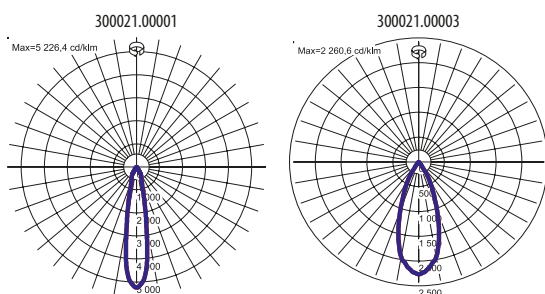

OTHER PICTURES

LIGHT BEAM CURVES

Luminous flux tolerance +/- 10%.

Lighting beam, light intensity distribution and light efficiency were examined in accordance with the EN ISO 17025:2005 norm for EN13032 norm series and the LM-79 norm.

Up-to-date product info available on our website www.lugbox24.com