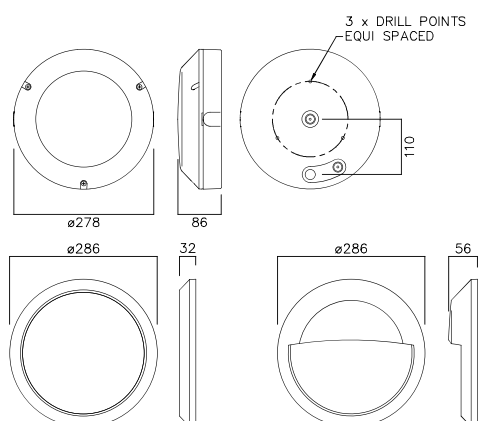

ORDER CODE	DESCRIPTION
NSP15/WH/850	SPARTAN 15W LED IP65 WHITE BASE
NSP18/WH/850	SPARTAN 18W LED IP65 WHITE BASE
NSP15/WH/MW/850	SPARTAN 15W LED IP65 WHITE BASE +MW
NSP18/WH/MW/850	SPARTAN 18W LED IP65 WHITE BASE +MW
NSP15/CF/WH/850	SPARTAN 15W LED IP65 WHITE BASE +CF
NSP18/CF/WH/850	SPARTAN 18W LED IP65 WHITE BASE +CF
NSP15/CFMW/WH/850	SPARTAN 15W LED IP65 WHITE BASE +CF +MW
NSP18/CFMW/WH/850	SPARTAN 18W LED IP65 WHITE BASE +CF +MW
ACCESSORIES	
NSP/BEZEL/WH	SPARTAN BEZEL TRIM WHITE
NSP/BEZEL/BK	SPARTAN BEZEL TRIM BLACK
NSP/EYELID/WH	SPARTAN EYELID TRIM WHITE
NSP/EYELID/BK	SPARTAN EYELID TRIM BLACK