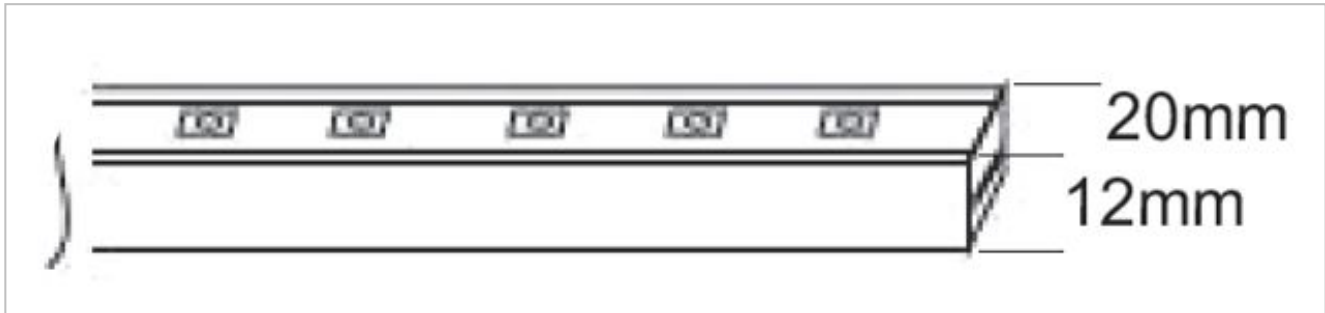

Type of grid	None
Reflector	None
Light sharing	Symmetric
Light outlet	Direct
Height/depth	12 mm
Ambient temperature	-20-45 °C
Suitable for light line configuration	Yes

Datasheet generated from <http://www.electrika.com> last updated Thursday, December 7, 2017 12:00:13 PM