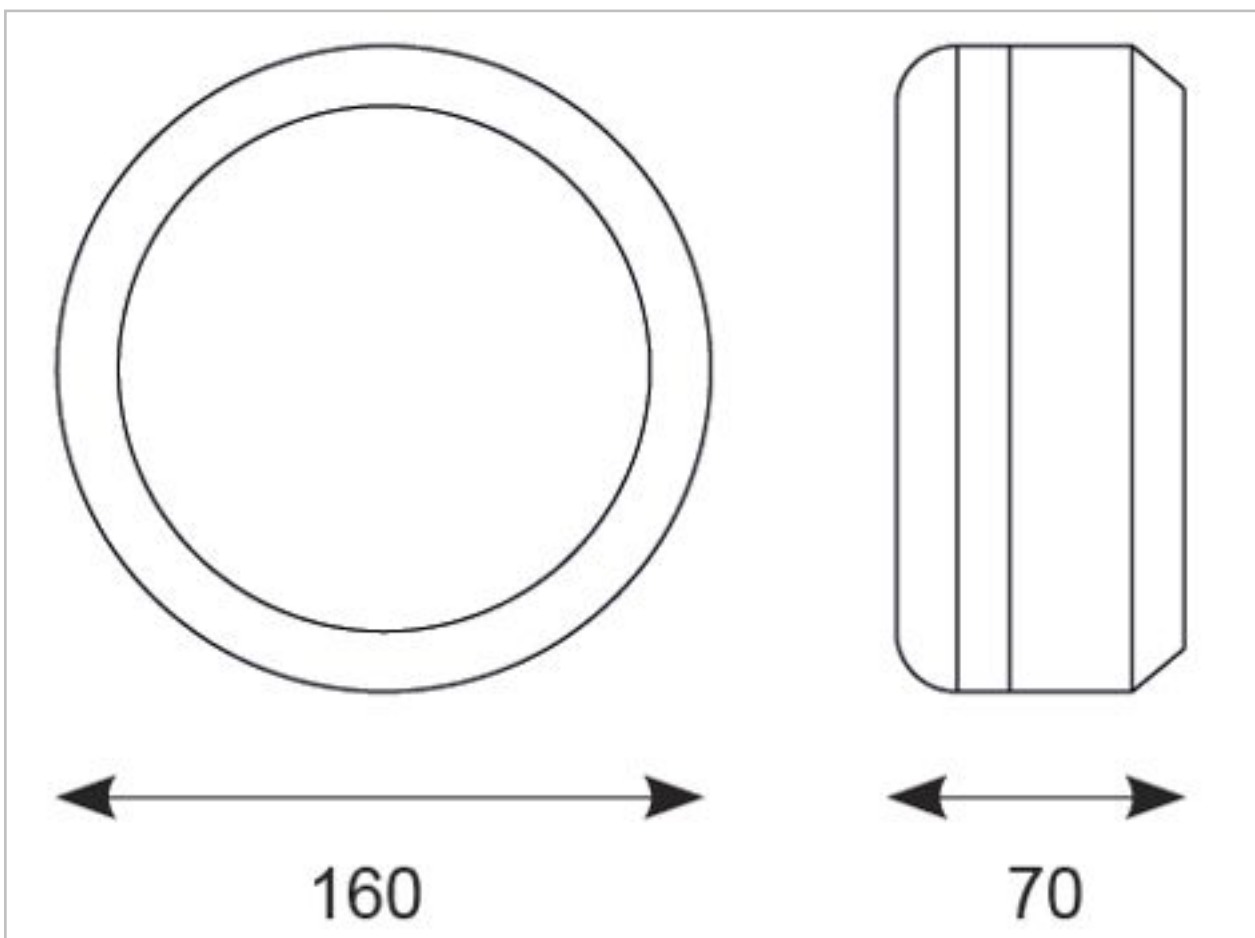

ABELED/WV

Beta LED 5W White

Features

Multi-purpose compact surface LED bulkhead.

IP44 rating and suitable for bathroom use.

All polycarbonate construction.

Comparable performance to 100W GLS and outperforms 16W CFL equivalents.

Instant light output and unlimited switching.

LED lifespan L70 56,000 hours.

Non-dimmable.

General Information

Lamp Type	LED
Colour / Finish	White
IP Rating	IP44
Class Protection	1
Bathroom Zone	2
Internal / External	Internal
Surface / Recessed / Suspended	Surface
Warranty (Years)	5
CE Mark	Yes
Height / Depth	70
Length / Diameter	160

Technical Information

Wattage	5W
Lumens Delivered	436lm
Lm/W	87 Lm/W
CRI	Ra 70
CCT	4000K
Input	230V
Hertz	50Hz
Operating Temp	0°C to 25°C

Technical Data - ETIM 6 - Ceiling-/wall luminaire (EC002892)

Suitable for wall mounting	Yes
Suitable for suspended mounting	No
With light source	Yes
Material housing	Plastic
Colour housing	White
Material cover	Plastic, opal
Suitable for number of lamps	1
Voltage type	AC
Nominal voltage	230-230 V
Control gear included	Yes
Type of dimming	Not dimmable
Degree of protection (IP)	IP44
Protection class	I
Rated luminous flux acc. IEC 62722-2-1	436 lm
Colour of light	White
Colour temperature	4000-4000 K
Colour rendering index CRI	70-79
Length	160 mm
Width	160 mm
Lamp power	5 W
Lamp power at multiwatt	Not applicable
Suitable for emergency lighting	No
Emergency unit integrated	No
Suitable for ceiling mounting	Yes
Suitable for built-in mounting	No

Suitable for surface mounting	Yes
With light sensor	No
With movement sensor	No
Max. system power	5 W
Type of grid	None
Light outlet	Direct
Height/depth	70 mm
Ambient temperature	0-25 °C
Suitable for light line configuration	No