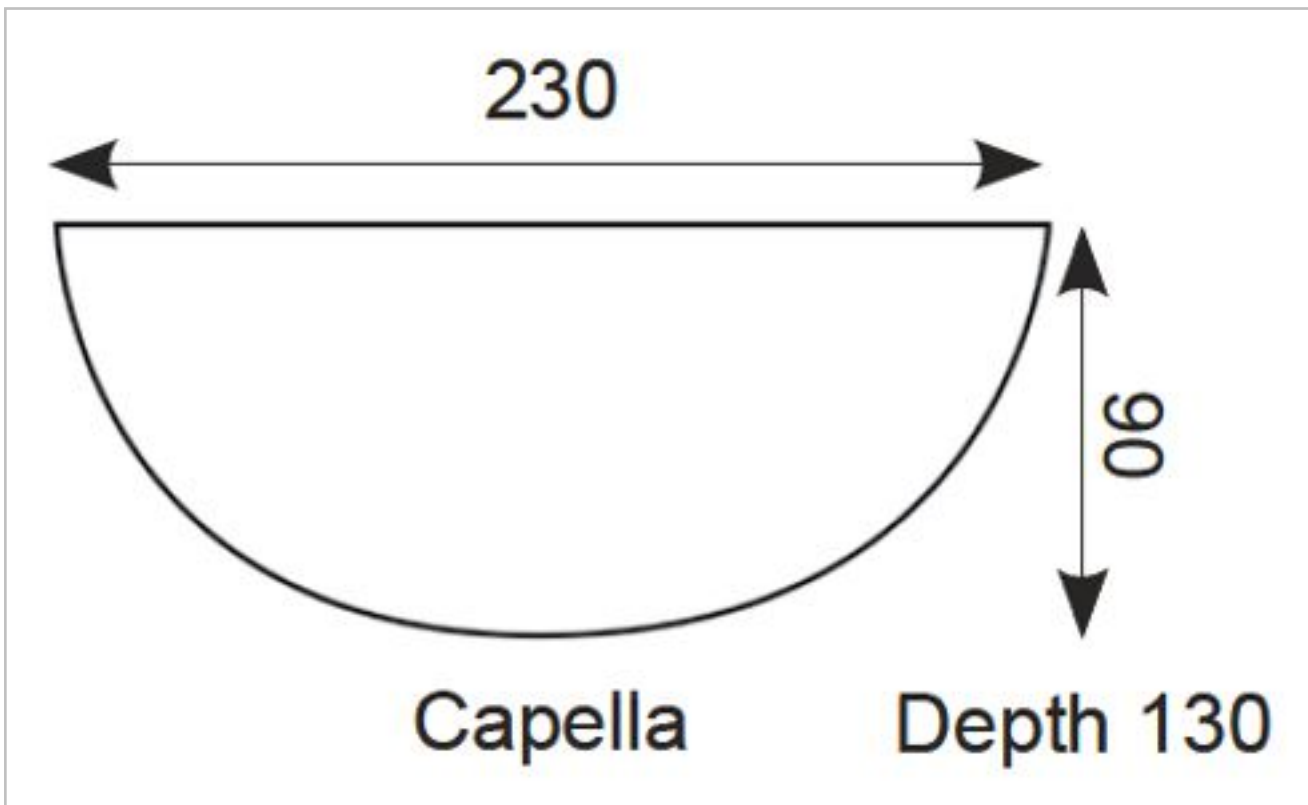

ACCU/E27

Capella 75W White

Features

Wall mounted unglazed ceramic uplights suitable for painting if required.

General Information

Lamp Type	E27
Colour / Finish	White
IP Rating	IP20
Class Protection	2
Internal / External	Internal
Surface / Recessed / Suspended	Surface
CE Mark	Yes
Height / Depth	130
Length / Diameter	90
Width	230

Technical Information

Wattage	75W
---------	-----

Technical Data - ETIM 6 - Ceiling-/wall luminaire (EC002892)

Suitable for wall mounting	Yes
Suitable for suspended mounting	No
Lamp type	Mixed light lamp
With light source	No
Lamp holder	E27
Material housing	Other
Colour housing	White
Material cover	Without cover
Suitable for number of lamps	1
Type of control gear	Not required
Control gear included	No
Degree of protection (IP)	IP20
Protection class	II
Surface finishing	Other
Length	230 mm
Width	90 mm
Lamp power	75 W
Lamp power at multiwatt	Not applicable
Suitable for emergency lighting	No
Emergency unit integrated	No
Suitable for ceiling mounting	No
Suitable for built-in mounting	No
Suitable for surface mounting	Yes
With light sensor	No
With movement sensor	No

Max. system power	75 W
Fit for monitor workplace acc. EN 12464-1	Yes
Type of grid	None
Reflector	None
Light sharing	Symmetric/asymmetric
Light outlet	Direct
Height/depth	130 mm
Suitable for light line configuration	No