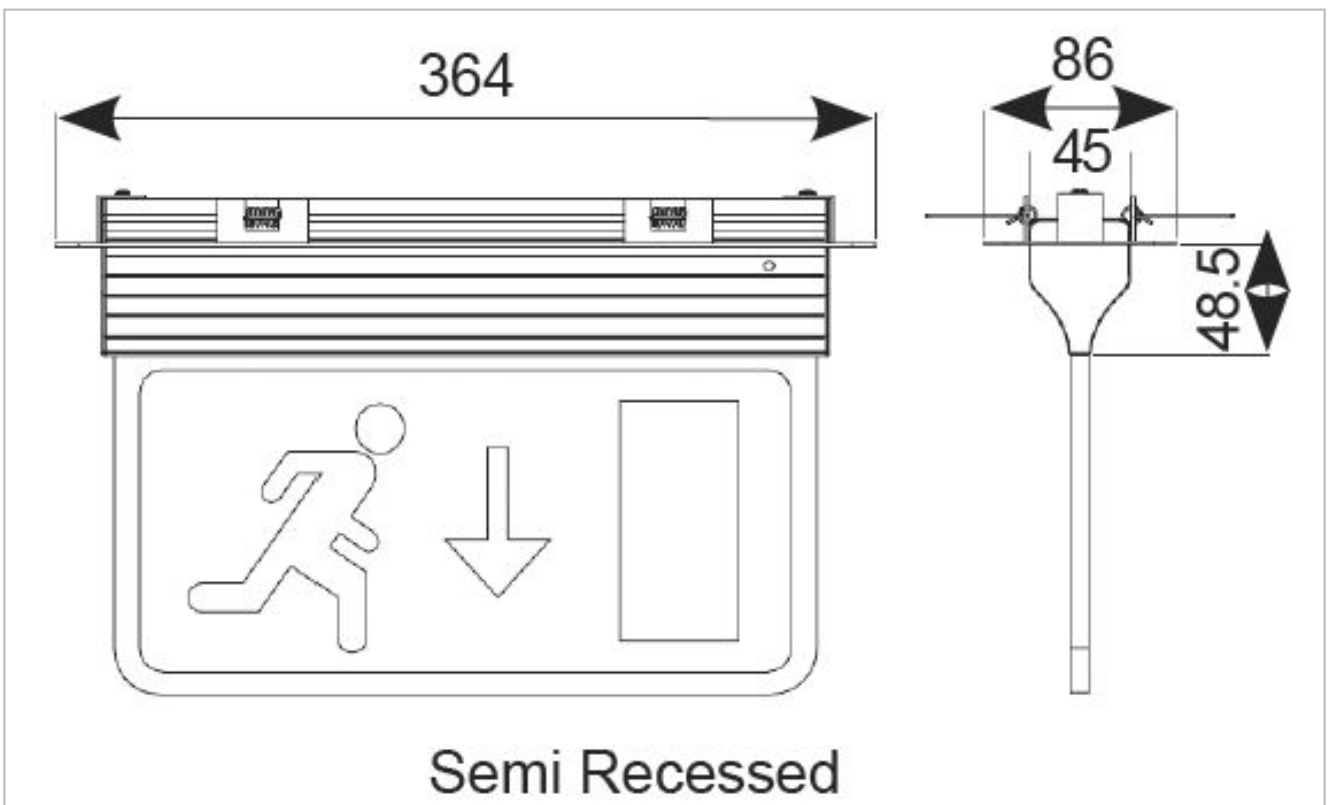

AE3LED/3M/SI

Eagle 3-In-1 LED Exit Sign Maintained / Non-Maintained 2.5W Silver

Features

Modern, slim, 3-In-1 LED Exit Sign.

Self-test option.

One fitting that enables choice of three different mounting options :- suspension, recessed or side arm wall mounting.

Viewing distance 25 Metres.

General Information

Lamp Type	LED
Colour / Finish	Silver
IP Rating	IP20
Class Protection	1
Internal / External	Internal
Warranty (Years)	3
CE Mark	Yes
Accessories	AE3LED/ALAR, AE3LED/L/AD, AE3LED/L/AU, ASBP/4

Technical Information

Wattage	2.5W
CCT	6500K
Input	230V
Hertz	50/60Hz
Operating Temp	0C° to 45C°

Technical Data - ETIM 6 - Emergency luminaire (EC001957)

With light source	Yes
Colour housing	Silver
Voltage type	AC
Nominal voltage	230-230 V
Degree of protection (IP)	IP20
Protection class	I
Colour of light	White
Colour temperature	6500-6500 K
Length	323 mm
Width	45 mm
Lamp power	2.5 W
Type of indicator	Single/double-sided
Recognition distance	25 m