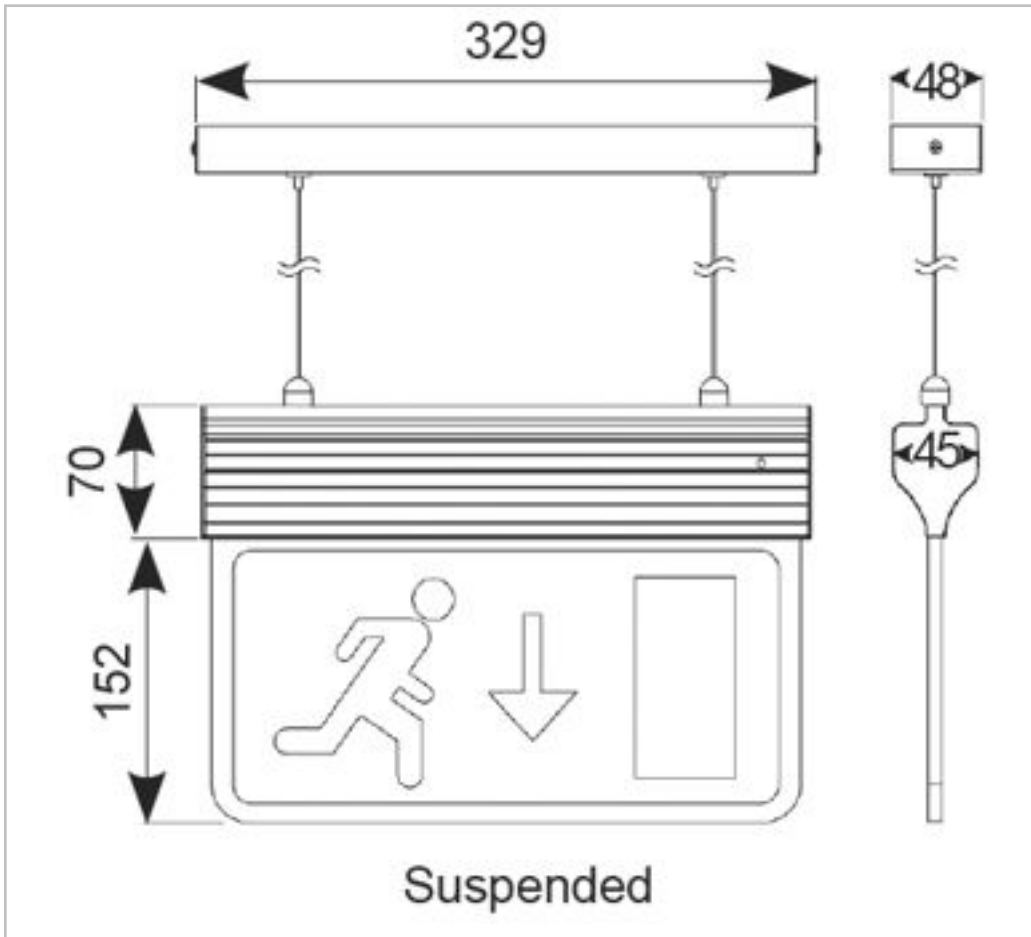

AE3LED/3M/SI

Eagle 3-In-1 LED Exit Sign Maintained / Non-Maintained 2.5W Silver

Features

Modern, slim, 3-In-1 LED Exit Sign.

Self-test option.

One fitting that enables choice of three different mounting options :- suspension, recessed or side arm wall mounting.

Viewing distance 25 Metres.

General Information

Lamp Type	LED
Colour / Finish	Silver
IP Rating	IP20
Class Protection	1
Internal / External	Internal
Warranty (Years)	3
CE Mark	Yes
Accessories	AE3LED/ALAR, AE3LED/L/AD, AE3LED/L/AU, ASBP/4

Technical Information

Wattage	2.5W
CCT	6500K
Input	230V
Hertz	50/60Hz
Operating Temp	0C° to 45C°

Technical Data - ETIM 6 - Emergency luminaire (EC001957)

With light source	Yes
Colour housing	Silver
Voltage type	AC
Nominal voltage	230-230 V
Degree of protection (IP)	IP20
Protection class	I
Colour of light	White
Colour temperature	6500-6500 K
Length	323 mm
Width	45 mm
Lamp power	2.5 W
Type of indicator	Single/double-sided
Recognition distance	25 m