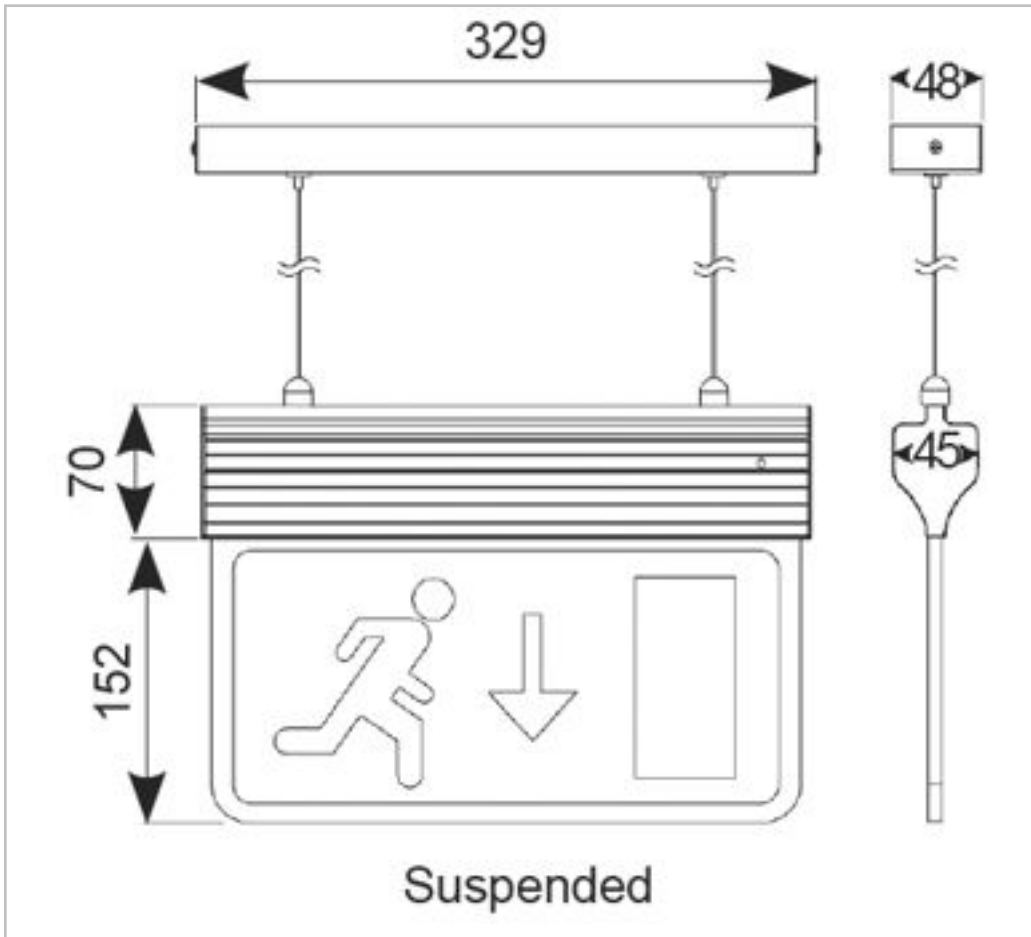

## Features

Modern, slim, 3-In-1 LED Exit Sign.

Self-test option.

One fitting that enables choice of three different mounting options :- suspension, recessed or side arm wall mounting.

Viewing distance 25 Metres.

## Technical Data - ETIM 6 - Emergency luminaire (EC001957)

With light source	Yes
Colour housing	White
Voltage type	AC
Nominal voltage	230-230 V
Degree of protection (IP)	IP20
Protection class	I
Colour of light	White
Colour temperature	6500-6500 K
Length	323 mm
Width	45 mm
Lamp power	2.5 W
Type of indicator	Single/double-sided
Recognition distance	25 m