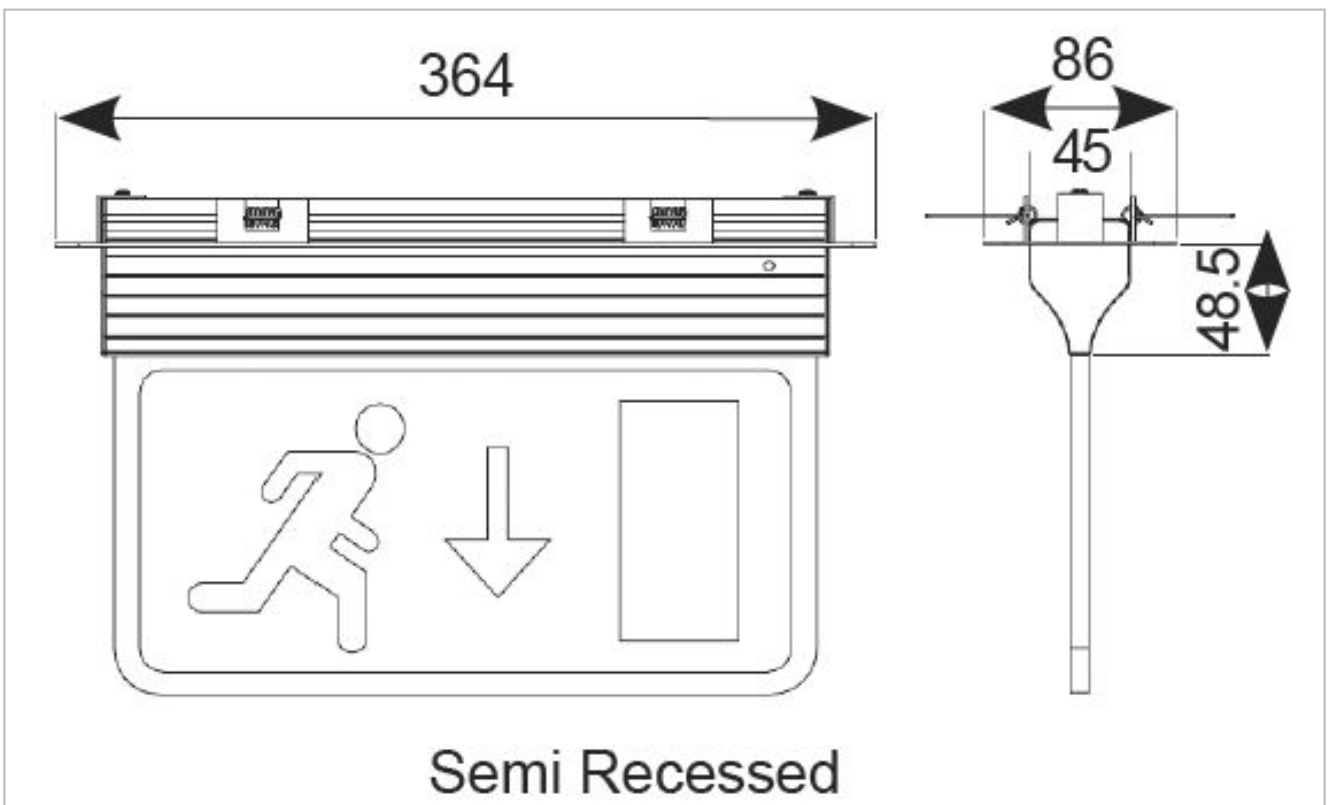

## Features

Modern, slim, 3-In-1 LED Exit Sign.

Self-test option.

One fitting that enables choice of three different mounting options :- suspension, recessed or side arm wall mounting.

Viewing distance 25 Metres.

## Technical Data - ETIM 6 - Emergency luminaire (EC001957)

With light source	Yes
Colour housing	White
Voltage type	AC
Nominal voltage	230-230 V
Degree of protection (IP)	IP20
Protection class	I
Colour of light	White
Colour temperature	6500-6500 K
Length	323 mm
Width	45 mm
Lamp power	2.5 W
Type of indicator	Single/double-sided
Recognition distance	25 m