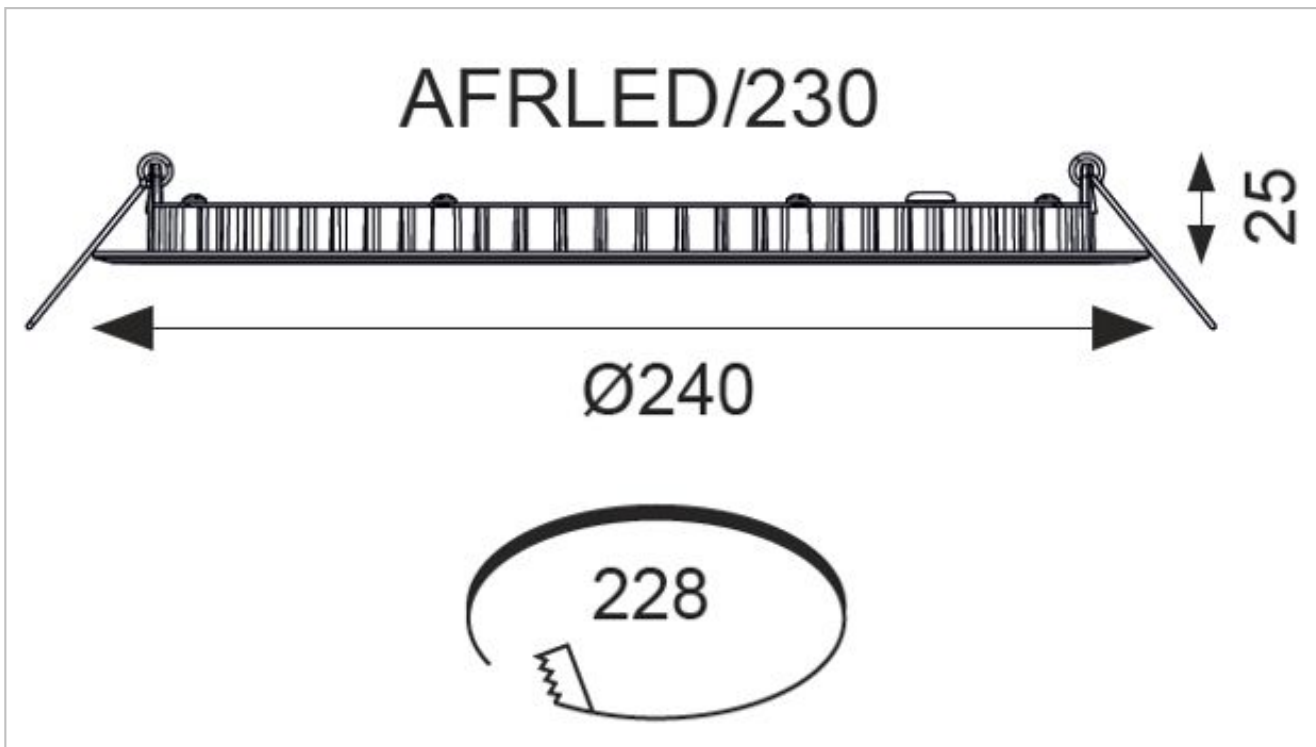

19W comparable performance to 26W PLC.

LED lifespan L70 40,000 hours.

Non-dimmable.

General Information

Lamp Type	LED
Colour / Finish	White
IP Rating	IP44
Class Protection	2
Internal / External	Internal
Surface / Recessed / Suspended	Recessed
Warranty (Years)	2
CE Mark	Yes
Height / Depth	25
Length / Diameter	240
Accessories	AFRLED/M3/ST

Technical Information

Wattage	19W
Lumens Delivered	1208lm
Lm/W	64 Lm/W
CRI	Ra 80
CCT	4000K
Input	230V
Hertz	50/60Hz
Operating Temp	-20°C to 40°C

Technical Data - ETIM 6 - Downlight rigid/swivelling (EC001702)

With movement sensor	No
Max. system power	19 W
Height/depth	25 mm
Ambient temperature	-20-40 °C

Datasheet generated from <http://www.electrika.com> last updated Thursday, December 7, 2017 12:00:12 PM