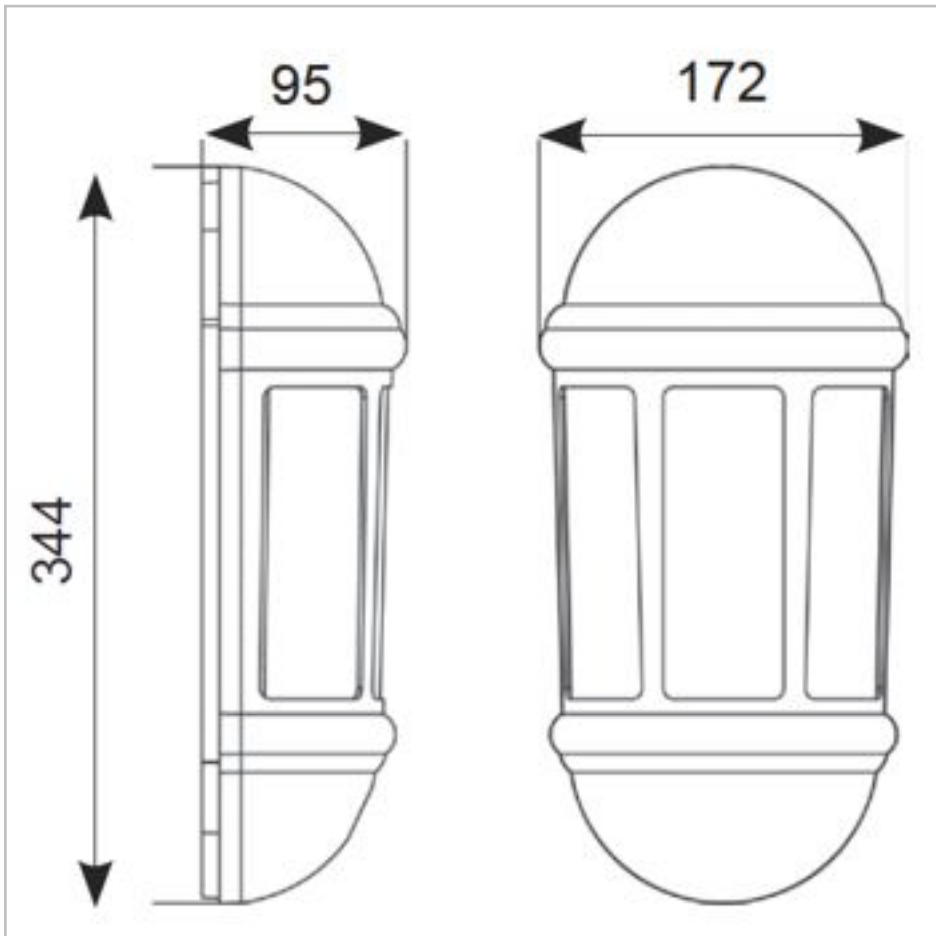

CE Mark Yes

Height / Depth 95

Length / Diameter 344

Width 172

Technical Information

Wattage 42W

Technical Data - ETIM 6 - Ceiling-/wall luminaire (EC002892)

Suitable for wall mounting	Yes
Suitable for suspended mounting	No
With light source	No
Lamp holder	E27
Material housing	Plastic
Colour housing	Black
Material cover	Plastic, transparent
Suitable for number of lamps	1
Control gear included	No
Degree of protection (IP)	IP65
Protection class	II
Surface finishing	Other
Length	344 mm
Width	172 mm
Lamp power	42 W
Lamp power at multiwatt	Not applicable
Suitable for emergency lighting	No
Emergency unit integrated	No
Suitable for ceiling mounting	No
Suitable for built-in mounting	No
Suitable for surface mounting	Yes
With light sensor	No
With movement sensor	Yes
Max. system power	42 W
Type of grid	None

Reflector	None
Light sharing	Symmetric/asymmetric
Height/depth	95 mm
Suitable for light line configuration	No

Datasheet generated from <http://www.electrika.com> last updated Thursday, December 7, 2017 12:00:14 PM