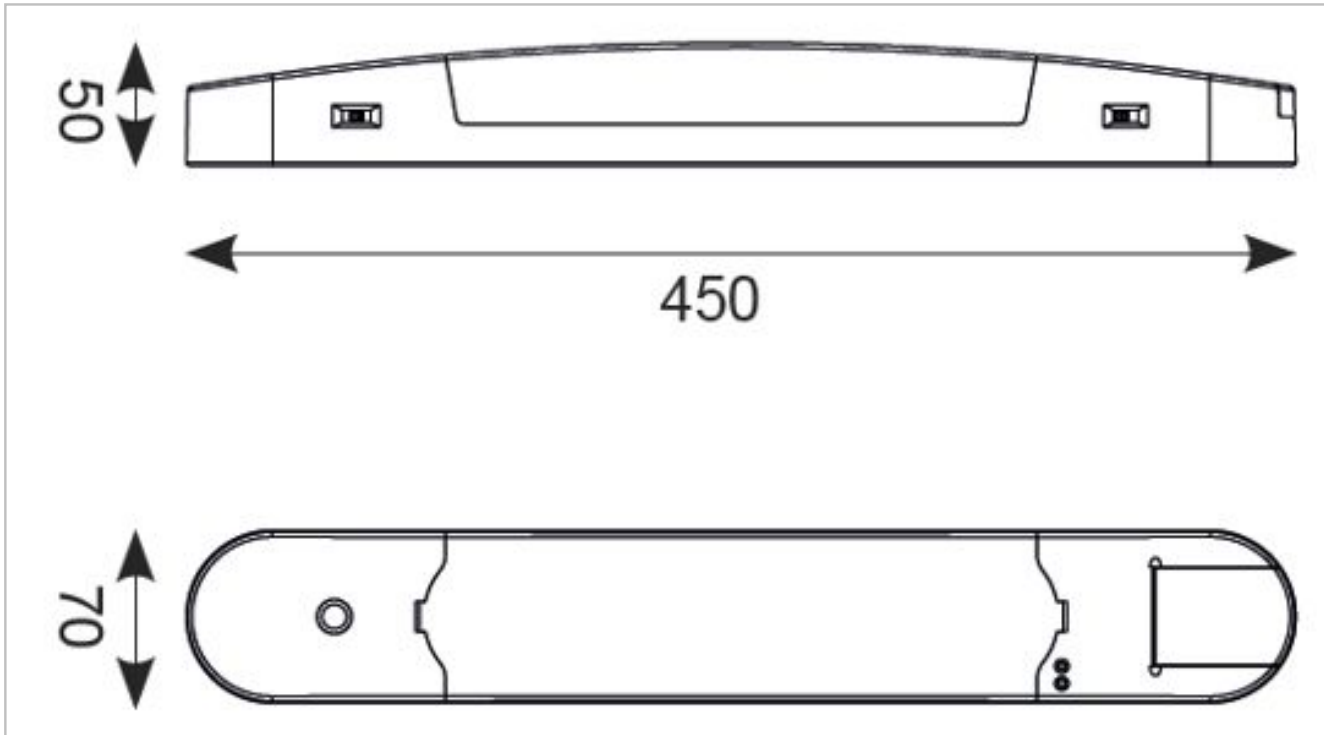

## General Information

Lamp Type	LED
Colour / Finish	White
IP Rating	IP20
Class Protection	1
Internal / External	Internal
Surface / Recessed / Suspended	Surface
Warranty (Years)	2
CE Mark	Yes
Height / Depth	50
Length / Diameter	450
Width	70

<b>Reflector</b>	None
<b>Light outlet</b>	Direct
<b>Height/depth</b>	50 mm
<b>Ambient temperature</b>	0-40 °C
<b>Suitable for light line configuration</b>	No

Datasheet generated from <http://www.electrika.com> last updated Thursday, December 7, 2017 12:00:14 PM