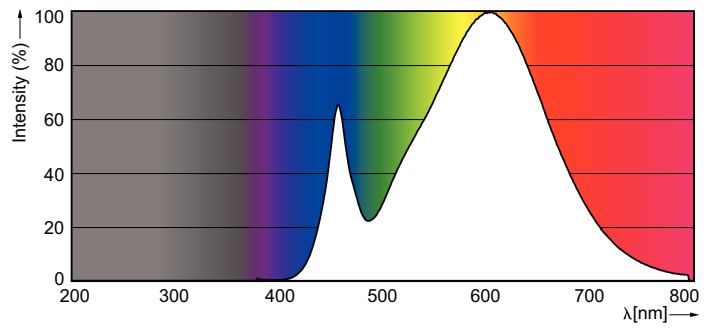

### Product data

General Information		Wattage Equivalent	
Cap-Base	G4 [ G4]		20 W
Nominal Lifetime (Nom)	15000 h	Starting Time (Nom)	0.5 s
Switching Cycle	50000X	Warm Up Time to 60% Light (Nom)	0.5 s
Technical Type	2-20W	Power Factor (Nom)	0.5
		Voltage (Nom)	12 V
Light Technical		Controls and Dimming	
Color Code	830 [ CCT of 3000K]	Dimmable	No
Luminous Flux (Nom)	200 lm		
Luminous Flux (Rated) (Nom)	200 lm	Approval and Application	
Color Designation	White (WH)	Energy Efficiency Label (EEL)	A++
Correlated Color Temperature (Nom)	3000 K	Energy Consumption kWh/1000 h	3 kWh
Luminous Efficacy (Rated) (Nom)	100 lm/W	Product Data	
Color Consistency	<6	Full product code	871869641916800
Color Rendering Index (Nom)	80	Order product name	CorePro LEDcapsuleLV 2-20W 830 G4
LLMF At End Of Nominal Lifetime (Nom)	70 %	EAN/UPC - Product	8718696419168
Operating and Electrical		Order code	929001131802
Input Frequency	50 to 60 Hz	Numerator - Quantity Per Pack	1
Power (Rated) (Nom)	2 W	Numerator - Packs per outer box	12
Lamp Current (Nom)	290 mA	Material Nr. (12NC)	929001131802

## Dimensional drawing

LED 2-20W 830 G4

Product	D	C
CorePro LEDcapsuleLV 2-20W 830 G4	14.3 mm	45 mm

## Photometric data

2-20 W G4 /830

G4 /830