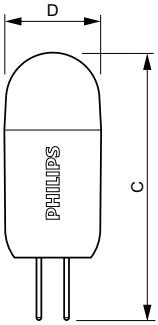

### Product data

General Information		Wattage Equivalent	
Cap-Base	G4 [ G4]		20 W
Nominal Lifetime (Nom)	15000 h	Starting Time (Nom)	0.5 s
Switching Cycle	50000X	Warm Up Time to 60% Light (Nom)	0.5 s
Technical Type	2-20W	Power Factor (Nom)	0.5
		Voltage (Nom)	12 V
Light Technical		Controls and Dimming	
Color Code	830 [ CCT of 3000K]	Dimmable	No
Luminous Flux (Nom)	200 lm		
Luminous Flux (Rated) (Nom)	200 lm	Approval and Application	
Color Designation	White (WH)	Energy Efficiency Label (EEL)	A++
Correlated Color Temperature (Nom)	3000 K	Energy Consumption kWh/1000 h	3 kWh
Luminous Efficacy (Rated) (Nom)	100 lm/W	Product Data	
Color Consistency	<6	Full product code	871869641916800
Color Rendering Index (Nom)	80	Order product name	CorePro LEDcapsuleLV 2-20W 830 G4
LLMF At End Of Nominal Lifetime (Nom)	70 %	EAN/UPC - Product	8718696419168
Operating and Electrical		Order code	929001131802
Input Frequency	50 to 60 Hz	Numerator - Quantity Per Pack	1
Power (Rated) (Nom)	2 W	Numerator - Packs per outer box	12
Lamp Current (Nom)	290 mA	Material Nr. (12NC)	929001131802

## Dimensional drawing

LED 2-20W 830 G4

Product	D	C
CorePro LEDcapsuleLV 2-20W 830 G4	14.3 mm	45 mm

## Photometric data

2-20 W G4 /830

G4 /830