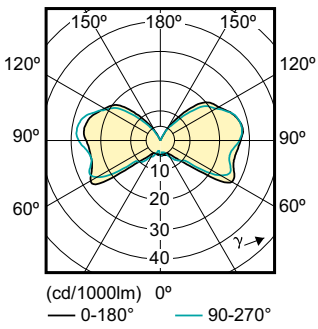

### Product data

General Information		Wattage Equivalent	
Cap-Base	G4 [ G4]		20 W
Nominal Lifetime (Nom)	15000 h	Starting Time (Nom)	0.5 s
Switching Cycle	50000X	Warm Up Time to 60% Light (Nom)	0.5 s
Technical Type	2-20W	Power Factor (Nom)	0.5
		Voltage (Nom)	12 V
Light Technical		Controls and Dimming	
Color Code	830 [ CCT of 3000K]	Dimmable	No
Luminous Flux (Nom)	200 lm		
Luminous Flux (Rated) (Nom)	200 lm	Approval and Application	
Color Designation	White (WH)	Energy Efficiency Label (EEL)	A++
Correlated Color Temperature (Nom)	3000 K	Energy Consumption kWh/1000 h	3 kWh
Luminous Efficacy (Rated) (Nom)	100 lm/W	Product Data	
Color Consistency	<6	Full product code	871869641916800
Color Rendering Index (Nom)	80	Order product name	CorePro LEDcapsuleLV 2-20W 830 G4
LLMF At End Of Nominal Lifetime (Nom)	70 %	EAN/UPC - Product	8718696419168
Operating and Electrical		Order code	929001131802
Input Frequency	50 to 60 Hz	Numerator - Quantity Per Pack	1
Power (Rated) (Nom)	2 W	Numerator - Packs per outer box	12
Lamp Current (Nom)	290 mA	Material Nr. (12NC)	929001131802

## Dimensional drawing

LED 2-20W 830 G4

Product	D	C
CorePro LEDcapsuleLV 2-20W 830 G4	14.3 mm	45 mm

## Photometric data

2-20 W G4 /830

G4 /830