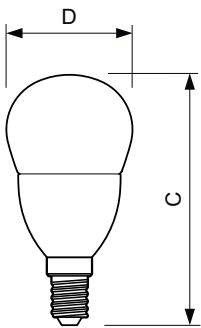

## Dimensional drawing

LED DT 4-25W E14 P48 CL

Product	D	C
MAS LEDlustre DT 4-25W E14 P48 CL	48 mm	95 mm