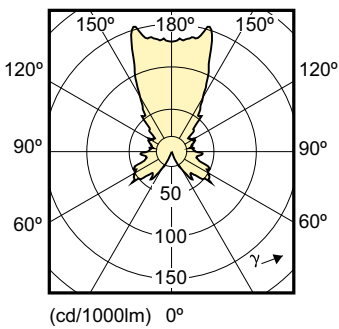

Photometric data

DT 4-25W E14 P48 CL 250lm