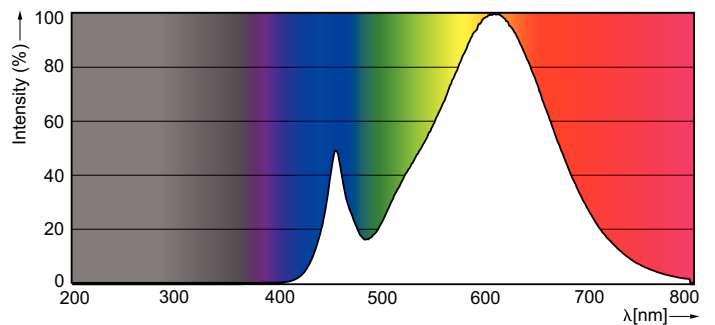

### Product data

General Information		LLMF At End Of Nominal Lifetime (Nom)	
Cap-Base	E14 [ E14]		70 %
Nominal Lifetime (Nom)	25000 h	Operating and Electrical	
Switching Cycle	50000X	Input Frequency	50 to 60 Hz
Technical Type	4-25W	Power (Rated) (Nom)	4 W
Light Technical		Lamp Current (Nom)	25 mA
Color Code	822-827 [ tunable warm white]	Wattage Equivalent	25 W
Luminous Flux (Nom)	250 lm	Starting Time (Nom)	0.5 s
Luminous Flux (Rated) (Nom)	250 lm	Warm Up Time to 60% Light (Nom)	instant full light
Color Designation	Warm White (WW)	Power Factor (Nom)	0.7
Correlated Color Temperature (Nom)	2200-2700 K	Voltage (Nom)	220-240 V
Luminous Efficacy (Rated) (Nom)	65 lm/W	Temperature	
Color Consistency	<6	T-Case Maximum (Nom)	85 °C
Color Rendering Index (Nom)	80		

## Photometric data

DT 4-25W E14 P48 CL 250lm

Lightcolor /827