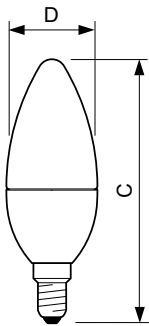

### Product data

General Information	
Cap-Base	E14 [ E14]
Reddot Design Award Winner mark	Reddot Design Award Winner 2016
Nominal Lifetime (Nom)	25000 h
Switching Cycle	50000X
Technical Type	6-40W
Light Technical	
Color Code	822-827 [ tunable warm white]
Luminous Flux (Nom)	470 lm
Luminous Flux (Rated) (Nom)	470 lm
Color Designation	Warm White (WW)
Correlated Color Temperature (Nom)	2200-2700 K
Luminous Efficacy (Rated) (Nom)	75 lm/W
Color Consistency	<6
Color Rendering Index (Nom)	80

### Dimensional drawing

LED DT 6-40W E14 2200-2700K B38 CL

Product	D	C
MASTER LEDcandle DT 6-40W E14 B38 CL_AP	38 mm	113 mm

### Photometric data

6-40W E14 2200-2700K B38 CL

DT 6-40W, 9-60W, ND 6.5-40W, 9.5-60W 2200-2700K A60 CL