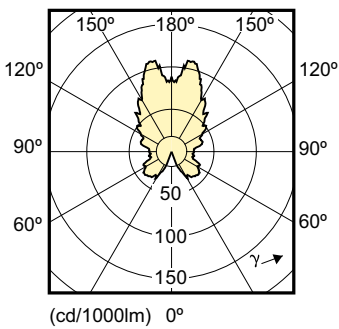

### Product Data

Full product code	871869645352000
Order product name	MASTER LEDcandle DT 6-40W E14 B38 CL_AP
EAN/UPC - Product	8718696453520
Order code	929001140408
Numerator - Quantity Per Pack	1
Numerator - Packs per outer box	10
Material Nr. (12NC)	929001140408
Net Weight (Piece)	0.063 kg

### Dimensional drawing

LED DT 6-40W E14 2200-2700K B38 CL

Product	D	C
MASTER LEDcandle DT 6-40W E14 B38 CL_AP	38 mm	113 mm

### Photometric data

6-40W E14 2200-2700K B38 CL

DT 6-40W, 9-60W, ND 6.5-40W, 9.5-60W 2200-2700K A60 CL