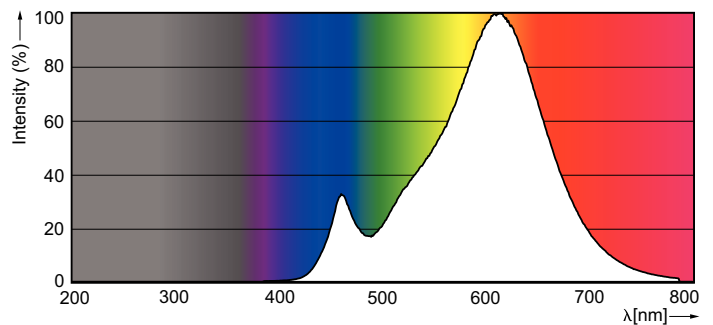

### Product data

General Information	
Cap-Base	E14 [ E14]
Reddot Design Award Winner mark	Reddot Design Award Winner 2016
Nominal Lifetime (Nom)	25000 h
Switching Cycle	50000X
Technical Type	6-40W
Light Technical	
Color Code	822-827 [ tunable warm white]
Luminous Flux (Nom)	470 lm
Luminous Flux (Rated) (Nom)	470 lm
Color Designation	Warm White (WW)
Correlated Color Temperature (Nom)	2200-2700 K
Luminous Efficacy (Rated) (Nom)	75 lm/W
Color Consistency	<6
Color Rendering Index (Nom)	80

### Dimensional drawing

LED DT 6-40W E14 2200-2700K B38 CL

Product	D	C
MASTER LEDcandle DT 6-40W E14 B38 CL_AP	38 mm	113 mm

### Photometric data

6-40W E14 2200-2700K B38 CL

DT 6-40W, 9-60W, ND 6.5-40W, 9.5-60W 2200-2700K A60 CL