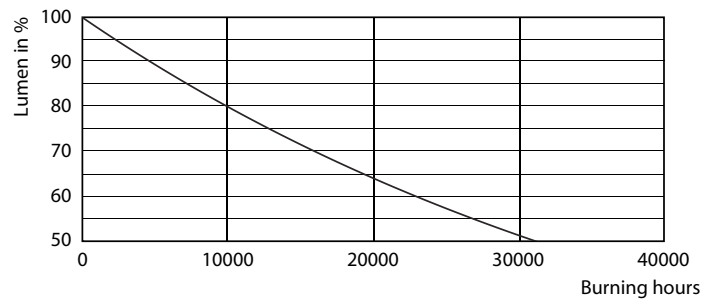

Product data

General Information		LLMF At End Of Nominal Lifetime (Nom)	
Cap-Base	E14 [E14]		70 %
Reddot Design Award Winner mark	Reddot Design Award Winner 2016	Operating and Electrical	
Nominal Lifetime (Nom)	15000 h	Input Frequency	50 to 60 Hz
Switching Cycle	50000X	Power (Rated) (Nom)	4 W
Technical Type	4-25W	Lamp Current (Nom)	35 mA
Light Technical		Wattage Equivalent	25 W
Color Code	827 [CCT of 2700K]	Starting Time (Nom)	0.5 s
Luminous Flux (Nom)	250 lm	Warm Up Time to 60% Light (Nom)	0.5 s
Luminous Flux (Rated) (Nom)	250 lm	Power Factor (Nom)	0.4
Color Designation	Warm White (WW)	Voltage (Nom)	220-240 V
Correlated Color Temperature (Nom)	2700 K	Temperature	
Luminous Efficacy (Rated) (Nom)	62.50 lm/W	T-Case Maximum (Nom)	75 °C
Color Consistency	<6		
Color Rendering Index (Nom)	80		

CorePro LED candles and lusters

Photometric data

CorePro 822-827

Lifetime

LEDbulb 60W E14 827 FR B38

LEDbulb 60W E14 827 FR B38