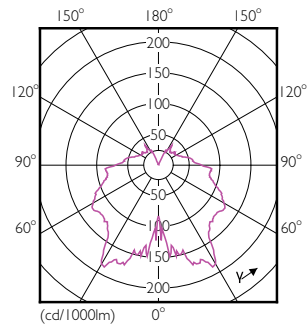

Product data

General Information		LLMF At End Of Nominal Lifetime (Nom)	
Cap-Base	E14 [E14]		70 %
Reddot Design Award Winner mark	Reddot Design Award Winner 2016	Operating and Electrical	
Nominal Lifetime (Nom)	15000 h	Input Frequency	50 to 60 Hz
Switching Cycle	50000X	Power (Rated) (Nom)	4 W
Technical Type	4-25W	Lamp Current (Nom)	35 mA
Light Technical		Wattage Equivalent	25 W
Color Code	827 [CCT of 2700K]	Starting Time (Nom)	0.5 s
Luminous Flux (Nom)	250 lm	Warm Up Time to 60% Light (Nom)	0.5 s
Luminous Flux (Rated) (Nom)	250 lm	Power Factor (Nom)	0.4
Color Designation	Warm White (WW)	Voltage (Nom)	220-240 V
Correlated Color Temperature (Nom)	2700 K	Temperature	
Luminous Efficacy (Rated) (Nom)	62.50 lm/W	T-Case Maximum (Nom)	75 °C
Color Consistency	<6		
Color Rendering Index (Nom)	80		

Material Nr. (12NC) 929001142202

Net Weight (Piece) 0.040 kg

Dimensional drawing

LED ND 4-25W E14 827 220-240V B35 CL

Product	D	C
Corepro Candle ND 4-25W E14 827 B35 CL	35 mm	106 mm

Photometric data

CorePro LEDcandle 4-25W E14 827 CL B35