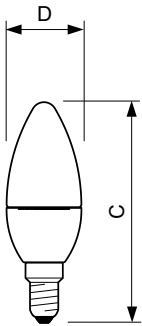

Product data

General Information		LLMF At End Of Nominal Lifetime (Nom)	
Cap-Base	E14 [E14]		70 %
Reddot Design Award Winner mark	Reddot Design Award Winner 2016	Operating and Electrical	
Nominal Lifetime (Nom)	15000 h	Input Frequency	50 to 60 Hz
Switching Cycle	50000X	Power (Rated) (Nom)	4 W
Technical Type	4-25W	Lamp Current (Nom)	35 mA
Light Technical		Wattage Equivalent	25 W
Color Code	827 [CCT of 2700K]	Starting Time (Nom)	0.5 s
Luminous Flux (Nom)	250 lm	Warm Up Time to 60% Light (Nom)	0.5 s
Luminous Flux (Rated) (Nom)	250 lm	Power Factor (Nom)	0.4
Color Designation	Warm White (WW)	Voltage (Nom)	220-240 V
Correlated Color Temperature (Nom)	2700 K	Temperature	
Luminous Efficacy (Rated) (Nom)	62.50 lm/W	T-Case Maximum (Nom)	75 °C
Color Consistency	<6		
Color Rendering Index (Nom)	80		

Product Data

Full product code 871869650757500

Order product name Corepro Candle ND 4-25W E14 827 B35 CL

EAN/UPC - Product 8718696507575

Order code 929001142202

Numerator - Quantity Per Pack 1

Numerator - Packs per outer box 10

Material Nr. (12NC) 929001142202

Net Weight (Piece) 0.040 kg

Dimensional drawing

LED ND 4-25W E14 827 220-240V B35 CL

Product	D	C
Corepro Candle ND 4-25W E14 827 B35 CL	35 mm	106 mm

Photometric data

CorePro LEDcandle 4-25W E14 827 CL B35