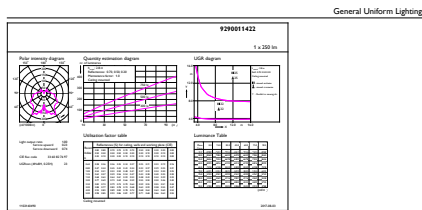

Product data

General Information		LLMF At End Of Nominal Lifetime (Nom)	
Cap-Base	E14 [E14]		70 %
Reddot Design Award Winner mark	Reddot Design Award Winner 2016	Operating and Electrical	
Nominal Lifetime (Nom)	15000 h	Input Frequency	50 to 60 Hz
Switching Cycle	50000X	Power (Rated) (Nom)	4 W
Technical Type	4-25W	Lamp Current (Nom)	35 mA
Light Technical		Wattage Equivalent	25 W
Color Code	827 [CCT of 2700K]	Starting Time (Nom)	0.5 s
Luminous Flux (Nom)	250 lm	Warm Up Time to 60% Light (Nom)	0.5 s
Luminous Flux (Rated) (Nom)	250 lm	Power Factor (Nom)	0.4
Color Designation	Warm White (WW)	Voltage (Nom)	220-240 V
Correlated Color Temperature (Nom)	2700 K	Temperature	
Luminous Efficacy (Rated) (Nom)	62.50 lm/W	T-Case Maximum (Nom)	75 °C
Color Consistency	<6		
Color Rendering Index (Nom)	80		

Material Nr. (12NC) 929001142202

Net Weight (Piece) 0.040 kg

Dimensional drawing

LED ND 4-25W E14 827 220-240V B35 CL

Product	D	C
Corepro Candle ND 4-25W E14 827 B35 CL	35 mm	106 mm

Photometric data

CorePro LEDcandle 4-25W E14 827 CL B35