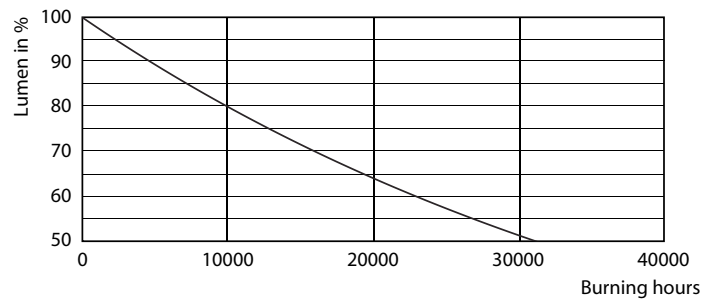

Product data

General Information	
Cap-Base	E14 [E14]
Reddot Design Award Winner mark	Reddot Design Award Winner 2016
Nominal Lifetime (Nom)	15000 h
Switching Cycle	50000X
Technical Type	5.5-40W
Light Technical	
Color Code	827 [CCT of 2700K]
Luminous Flux (Nom)	470 lm
Luminous Flux (Rated) (Nom)	470 lm
Color Designation	Warm White (WW)
Correlated Color Temperature (Nom)	2700 K
Luminous Efficacy (Rated) (Nom)	85.45 lm/W
Color Consistency	<6
Color Rendering Index (Nom)	80

Material Nr. (12NC) 929001142502

Net Weight (Piece) 0.040 kg

Dimensional drawing

LED ND 5.5-40W E14 827 220-240V B35 CL

Product	D	C
Corepro candle ND 5.5-40W E14 827 B35 CL	35 mm	106 mm

Photometric data

CorePro LEDcandle 40W E14 827 CL B35 ND

CorePro LED candles and lusters

Photometric data

CorePro 822-827

Lifetime

LEDbulb 60W E14 827 FR B38

LEDbulb 60W E14 827 FR B38