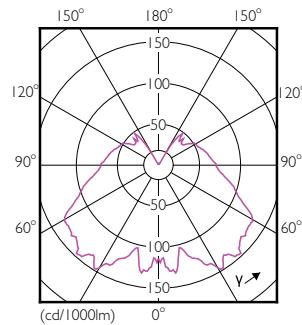

Product data

General Information	
Cap-Base	E14 [E14]
Reddot Design Award Winner mark	Reddot Design Award Winner 2016
Nominal Lifetime (Nom)	15000 h
Switching Cycle	50000X
Technical Type	5.5-40W
Light Technical	
Color Code	827 [CCT of 2700K]
Luminous Flux (Nom)	470 lm
Luminous Flux (Rated) (Nom)	470 lm
Color Designation	Warm White (WW)
Correlated Color Temperature (Nom)	2700 K
Luminous Efficacy (Rated) (Nom)	85.45 lm/W
Color Consistency	<6
Color Rendering Index (Nom)	80

Material Nr. (12NC) 929001142502

Net Weight (Piece) 0.040 kg

Dimensional drawing

LED ND 5.5-40W E14 827 220-240V B35 CL

Product	D	C
Corepro candle ND 5.5-40W E14 827 B35 CL	35 mm	106 mm

Photometric data

CorePro LEDcandle 40W E14 827 CL B35 ND