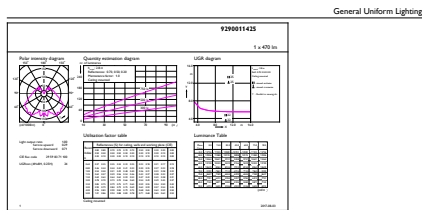

Product data

General Information	
Cap-Base	E14 [E14]
Reddot Design Award Winner mark	Reddot Design Award Winner 2016
Nominal Lifetime (Nom)	15000 h
Switching Cycle	50000X
Technical Type	5.5-40W
Light Technical	
Color Code	827 [CCT of 2700K]
Luminous Flux (Nom)	470 lm
Luminous Flux (Rated) (Nom)	470 lm
Color Designation	Warm White (WW)
Correlated Color Temperature (Nom)	2700 K
Luminous Efficacy (Rated) (Nom)	85.45 lm/W
Color Consistency	<6
Color Rendering Index (Nom)	80

Material Nr. (12NC) 929001142502

Net Weight (Piece) 0.040 kg

Dimensional drawing

LED ND 5.5-40W E14 827 220-240V B35 CL

Product	D	C
Corepro candle ND 5.5-40W E14 827 B35 CL	35 mm	106 mm

Photometric data

CorePro LEDcandle 40W E14 827 CL B35 ND