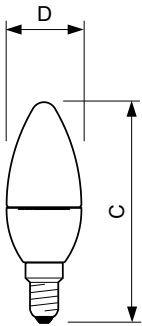

Product data

General Information	
Cap-Base	E14 [E14]
Reddot Design Award Winner mark	Reddot Design Award Winner 2016
Nominal Lifetime (Nom)	15000 h
Switching Cycle	50000X
Technical Type	5.5-40W
Light Technical	
Color Code	827 [CCT of 2700K]
Luminous Flux (Nom)	470 lm
Luminous Flux (Rated) (Nom)	470 lm
Color Designation	Warm White (WW)
Correlated Color Temperature (Nom)	2700 K
Luminous Efficacy (Rated) (Nom)	85.45 lm/W
Color Consistency	<6
Color Rendering Index (Nom)	80

Product Data

Full product code 871869645479400

Order product name Corepro candle ND 5.5-40W E14 827 B35 CL

EAN/UPC - Product 8718696454794

Order code 929001142502

Numerator - Quantity Per Pack 1

Numerator - Packs per outer box 10

Material Nr. (12NC) 929001142502

Net Weight (Piece) 0.040 kg

Dimensional drawing

LED ND 5.5-40W E14 827 220-240V B35 CL

Product	D	C
Corepro candle ND 5.5-40W E14 827 B35 CL	35 mm	106 mm

Photometric data

CorePro LEDcandle 40W E14 827 CL B35 ND