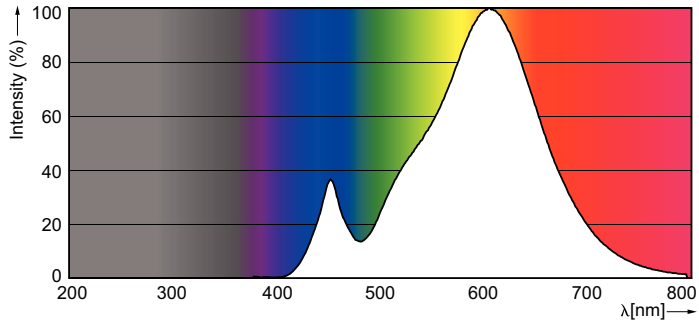

CorePro LED candles and lusters

Photometric data

CorePro 822-827