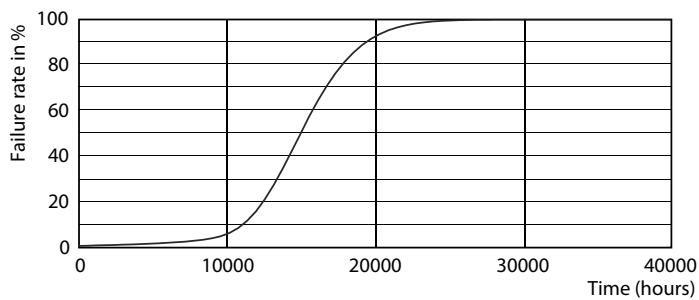

Lifetime

LEDbulb 60W E14 827 FR B38