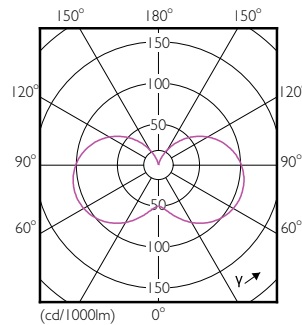

Photometric data

CorePro LEDcandle 40W E14 827 FR B35 ND