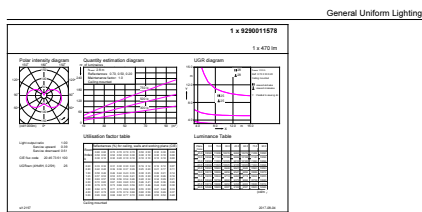

Photometric data

CorePro LEDcandle 40W E14 827 FR B35 ND