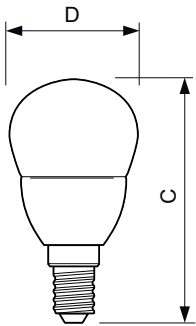

CorePro LED candles and lusters

Controls and Dimming

Dimmable No

Mechanical and Housing

Bulb Finish Frosted

Approval and Application

Energy Efficiency Label (EEL) A+

Energy Consumption kWh/1000 h 6 kWh

Product Data

Full product code 871869647489100

Order product name CorePro lustre ND 5.5-40W E14 827 P45 FR

EAN/UPC - Product 8718696474891

Order code 929001157802

Numerator - Quantity Per Pack 1

Numerator - Packs per outer box 10

Material Nr. (12NC) 929001157802

Net Weight (Piece) 0.040 kg

Dimensional drawing

LED ND 5.5-40W E14 827 220-240V P45 FR

Product	D	C
CorePro lustre ND 5.5-40W E14 827 P45 FR	45 mm	88 mm