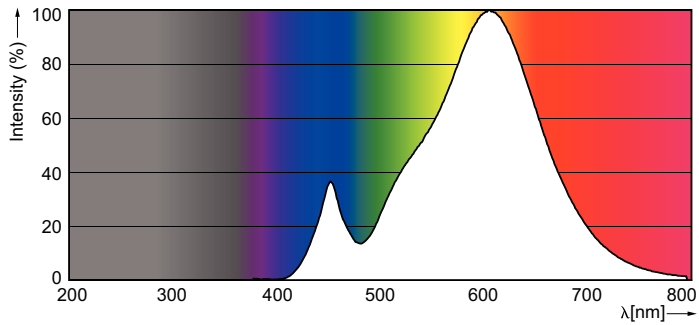

CorePro LED candles and lusters

Photometric data

CorePro ND /827