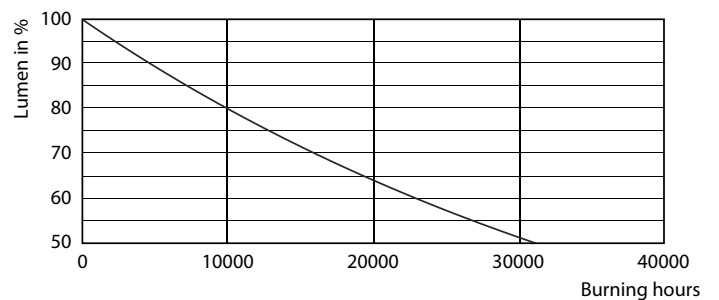

Product data

General Information	
Cap-Base	E14 [E14]
Nominal Lifetime (Nom)	15000 h
Switching Cycle	50000X
Technical Type	5.5-40W
Light Technical	
Color Code	827 [CCT of 2700K]
Luminous Flux (Nom)	470 lm
Luminous Flux (Rated) (Nom)	470 lm
Color Designation	Warm White (WW)
Correlated Color Temperature (Nom)	2700 K
Luminous Efficacy (Rated) (Nom)	85.45 lm/W
Color Consistency	<6
Color Rendering Index (Nom)	80

Material Nr. (12NC) 929001157802

Net Weight (Piece) 0.040 kg

Dimensional drawing

LED ND 5.5-40W E14 827 220-240V P45 FR

Product	D	C
CorePro lustre ND 5.5-40W E14 827 P45 FR	45 mm	88 mm

Photometric data

CalcLUX Photometrics 4.5 Philips Lighting B.V. Page: 1/1

CorePro LEDcandle 40W E14 827 FR B35 ND

CorePro LED candles and lusters

Photometric data

CorePro ND /827

Lifetime

LEDbulb 60W E14 827 FR B38

LEDbulb 60W E14 827 FR B38