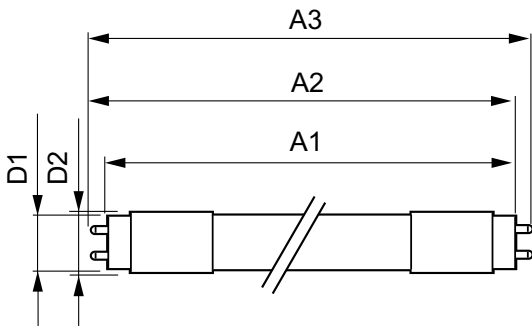

## Product Data

Full product code	871869649281900
-------------------	-----------------

Order product name	CorePro LEDtube 1200mm 16W840 C G
EAN/UPC - Product	8718696492819
Order code	929001173002
Numerator - Quantity Per Pack	1
Numerator - Packs per outer box	10
Material Nr. (12NC)	929001173002
Net Weight (Piece)	0.215 kg

## Dimensional drawing

LEDtube 1200mm 16W/840 C G

Product	D1	D2	A1	A2	A3
CorePro LEDtube 1200mm 16W840 C G	25.68 mm	28 mm	1198.0 mm	1205.0 mm	1212.0 mm

## Photometric data

LEDtube 600mm 8W, 1200mm 16W T8 C G

LEDtube 600mm 8W /840, 1200mm 16W /840