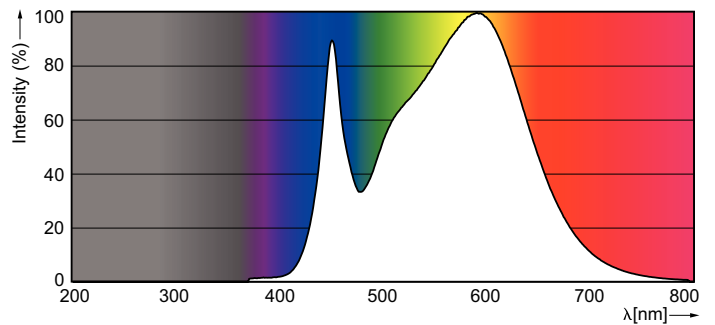

LEDtube 600mm 8W /840, 1200mm 16W /840