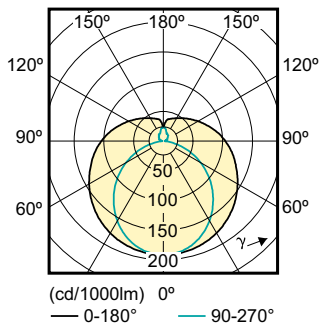

## Warnings and Safety

- NOTES: The overall energy efficiency and light distribution of any installation that uses these lamps are determined by the design of the installation.

## Dimensional drawing

LEDtube 1200mm 16W/840 C G

Product	D1	D2	A1	A2	A3
CorePro LEDtube 1200mm 16W840 C G	25.68 mm	28 mm	1198.0 mm	1205.0 mm	1212.0 mm

## Photometric data

LEDtube 600mm 8W, 1200mm 16W T8 C G

LEDtube 600mm 8W /840, 1200mm 16W /840