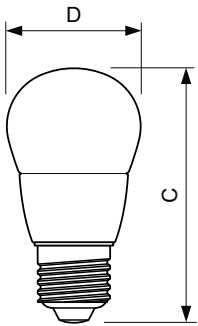

CorePro LED candles and lusters

Controls and Dimming

Dimmable No

Mechanical and Housing

Bulb Finish Frosted

Approval and Application

Energy Efficiency Label (EEL) A+

Energy Consumption kWh/1000 h 6 kWh

Product Data

Full product code 871869650765000

Order product name Corepro Lustre ND 5.5-40W E27 827 P45 FR

EAN/UPC - Product 8718696507650

Order code 929001175402

Numerator - Quantity Per Pack 1

Numerator - Packs per outer box 10

Material Nr. (12NC) 929001175402

Net Weight (Piece) 0.040 kg

Dimensional drawing

LED ND 5.5-40W E27 827 220-240V P45 FR

Product	D	C
Corepro Lustre ND 5.5-40W E27 827 P45 FR	45 mm	87 mm