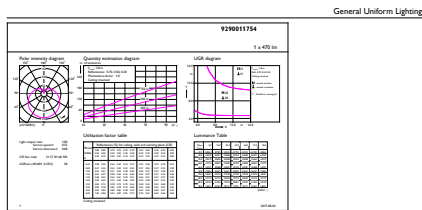

Photometric data

CorePro LEDlustre 40W E14 827 CL P45 ND