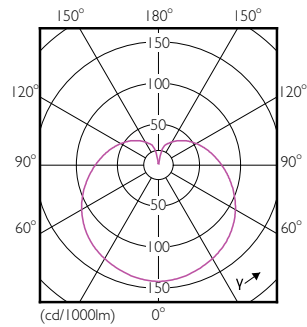

Photometric data

CorePro LEDlustre 40W E14 827 CL P45 ND