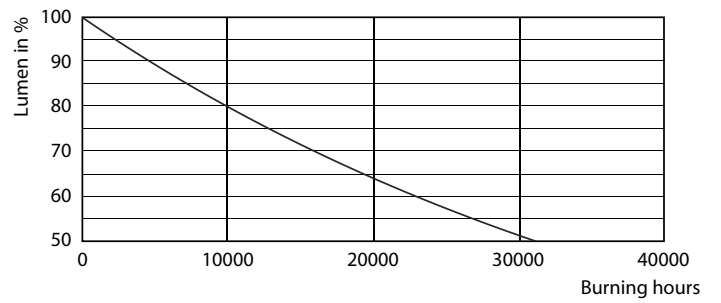

Product data

General Information	
Cap-Base	E27 [E27]
Nominal Lifetime (Nom)	15000 h
Switching Cycle	50000X
Technical Type	5.5-40W
Light Technical	
Color Code	827 [CCT of 2700K]
Luminous Flux (Nom)	470 lm
Luminous Flux (Rated) (Nom)	470 lm
Color Designation	Warm White (WW)
Correlated Color Temperature (Nom)	2700 K
Luminous Efficacy (Rated) (Nom)	90.91 lm/W
Color Consistency	<6
Color Rendering Index (Nom)	80

Material Nr. (12NC) 929001175402

Net Weight (Piece) 0.040 kg

Dimensional drawing

LED ND 5.5-40W E27 827 220-240V P45 FR

Product	D	C
Corepro Lustre ND 5.5-40W E27 827 P45 FR	45 mm	87 mm

Photometric data

Catalux Photometrics 4.1 Philips Lighting B.V. Page 1/17

CorePro LEDlustre 40W E14 827 CL P45 ND

CorePro LED candles and lusters

Photometric data

CorePro ND /827

Lifetime

LEDbulb 60W E14 827 FR B38

LEDbulb 60W E14 827 FR B38