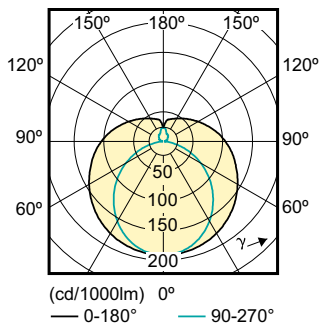

Warnings and Safety

- NOTES: The overall energy efficiency and light distribution of any installation that uses these lamps are determined by the design of the installation.

Dimensional drawing

TLED 5ft 220-240V 20W-58W 4000K G13 ND

Product	D1	D2	A1	A2	A3
CorePro LEDtube 1500mm 20W 840 C G	25.7 mm	28 mm	1500 mm	1507.1 mm	1514.2 mm

Photometric data

CorePro LEDtube EM/Mains T8

Photometric data

LEDtube 1200mm 18 W T8 C W G