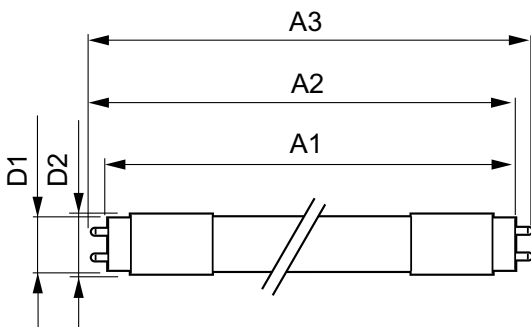

Product Data

Full product code 871869656608400

Order product name	CorePro LEDtube 1500mm 20W 840 C G
EAN/UPC - Product	8718696566084
Order code	929001221402
Numerator - Quantity Per Pack	1
Numerator - Packs per outer box	10
Material Nr. (12NC)	929001221402
Net Weight (Piece)	0.275 kg

Warnings and Safety

- NOTES: The overall energy efficiency and light distribution of any installation that uses these lamps are determined by the design of the installation.

Dimensional drawing

TLED 5ft 220-240V 20W-58W 4000K G13 ND

Product	D1	D2	A1	A2	A3
CorePro LEDtube 1500mm 20W 840 C G	25.7 mm	28 mm	1500 mm	1507.1 mm	1514.2 mm

Photometric data

CorePro LEDtube EM/Mains T8

Photometric data

LEDtube 1200mm 18 W T8 C W G