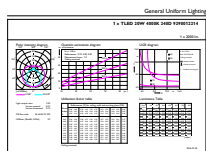

Warnings and Safety

- NOTES: The overall energy efficiency and light distribution of any installation that uses these lamps are determined by the design of the installation.

Dimensional drawing

TLED 5ft 220-240V 20W-58W 4000K G13 ND

Product	D1	D2	A1	A2	A3
CorePro LEDtube 1500mm 20W 840 C G	25.7 mm	28 mm	1500 mm	1507.1 mm	1514.2 mm

Photometric data

CorePro LEDtube EM/Mains T8

Photometric data

LEDtube 1200mm 18 W T8 C W G