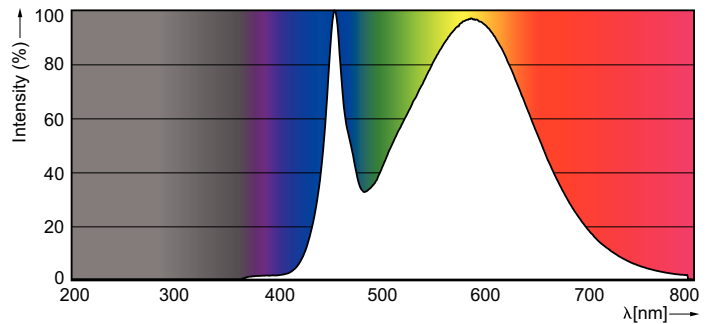

CorePro LEDtube EM/Mains T8

Mechanical and Housing

Product Length 1500 mm

Approval and Application

Energy Saving Product Yes
Suitable For Accent Lighting No
Energy Efficiency Label (EEL) A+
Approval Marks CE marking RoHS compliance KEMA Keur certificate
Energy Consumption kWh/1000 h 20 kWh

Product Data

Full product code 871869656608400

Order product name	CorePro LEDtube 1500mm 20W 840 C G
EAN/UPC - Product	8718696566084
Order code	929001221402
Numerator - Quantity Per Pack	1
Numerator - Packs per outer box	10
Material Nr. (12NC)	929001221402
Net Weight (Piece)	0.275 kg

Warnings and Safety

- NOTES: The overall energy efficiency and light distribution of any installation that uses these lamps are determined by the design of the installation.

Dimensional drawing

Product	D1	D2	A1	A2	A3
CorePro LEDtube 1500mm 20W 840 C G	25.7 mm	28 mm	1500 mm	1507.1 mm	1514.2 mm

Photometric data