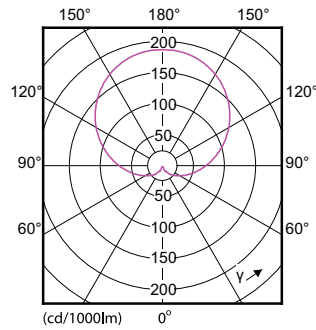

Product data

| General Information | | Lamp Current (Nom) | |
|---------------------------------------|---------------------|---------------------------------|-----------|
| Cap-Base | E27 [E27] | | 95 mA |
| Nominal Lifetime (Nom) | 15000 h | Wattage Equivalent | 75 W |
| Switching Cycle | 50000X | Starting Time (Nom) | 0.5 s |
| Technical Type | 11-75W | Warm Up Time to 60% Light (Nom) | 0.5 s |
| | | Power Factor (Nom) | 0.5 |
| | | Voltage (Nom) | 220-240 V |
| Light Technical | | Temperature | |
| Color Code | 827 [CCT of 2700K] | T-Case Maximum (Nom) | 85 °C |
| Beam Angle (Nom) | 200 ° | | |
| Luminous Flux (Nom) | 1055 lm | Controls and Dimming | |
| Luminous Flux (Rated) (Nom) | 1055 lm | Dimmable | No |
| Color Designation | Warm White (WW) | Mechanical and Housing | |
| Correlated Color Temperature (Nom) | 2700 K | Bulb Finish | Frosted |
| Luminous Efficacy (Rated) (Nom) | 95.91 lm/W | Approval and Application | |
| Color Consistency | <6 | Energy Efficiency Label (EEL) | A+ |
| Color Rendering Index (Nom) | 80 | Energy Consumption kWh/1000 h | 11 kWh |
| LLMF At End Of Nominal Lifetime (Nom) | 70 % | | |
| Operating and Electrical | | | |
| Input Frequency | 50 to 60 Hz | | |
| Power (Rated) (Nom) | 11 W | | |

| | |
|---------------------------------|--------------|
| Numerator - Packs per outer box | 10 |
| Material Nr. (12NC) | 929001234402 |
| Net Weight (Piece) | 0.076 kg |

Dimensional drawing

Entry bulb 230V 10.5W-75W 2700K E27 ND

| Product | D | C |
|---------------------------------------|-------|--------|
| CorePro LEDbulb ND 11-75W A60 E27 827 | 60 mm | 110 mm |

Photometric data

A60, A67 /827 FR

CorePro LEDbulbs

Lifetime

LEDbulb 100W E27 840 FR A60