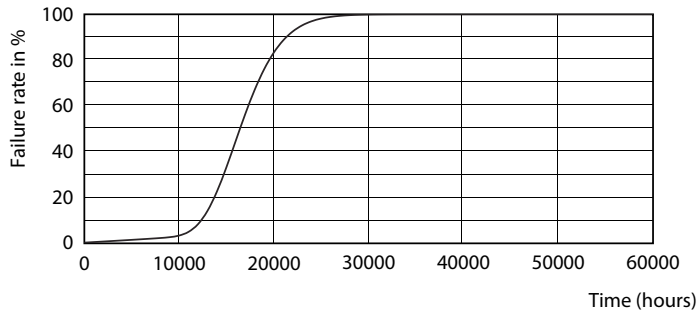

| Product | D | C |
|---------------------------------------|-------|--------|
| CorePro LEDbulb ND 11-75W A60 E27 827 | 60 mm | 110 mm |

Photometric data

A60, A67 /827 FR

CorePro LEDbulbs

Lifetime

LEDbulb 100W E27 840 FR A60