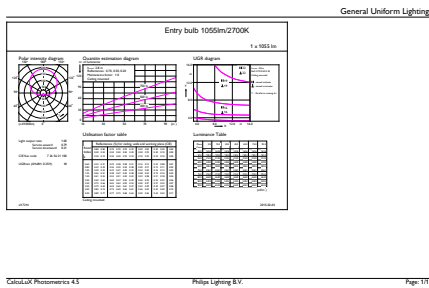

Photometric data

A60, A67 /827 FR