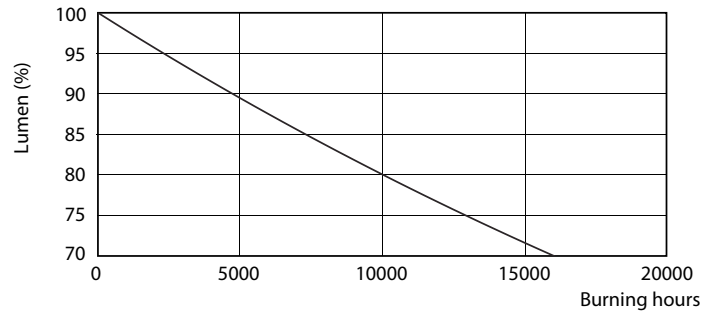

Product data

| General Information | | Lamp Current (Nom) | |
|---------------------------------------|---------------------|---------------------------------|-----------|
| Cap-Base | E27 [E27] | | 95 mA |
| Nominal Lifetime (Nom) | 15000 h | Wattage Equivalent | 75 W |
| Switching Cycle | 50000X | Starting Time (Nom) | 0.5 s |
| Technical Type | 11-75W | Warm Up Time to 60% Light (Nom) | 0.5 s |
| | | Power Factor (Nom) | 0.5 |
| | | Voltage (Nom) | 220-240 V |
| Light Technical | | Temperature | |
| Color Code | 827 [CCT of 2700K] | T-Case Maximum (Nom) | 85 °C |
| Beam Angle (Nom) | 200 ° | | |
| Luminous Flux (Nom) | 1055 lm | Controls and Dimming | |
| Luminous Flux (Rated) (Nom) | 1055 lm | Dimmable | No |
| Color Designation | Warm White (WW) | Mechanical and Housing | |
| Correlated Color Temperature (Nom) | 2700 K | Bulb Finish | Frosted |
| Luminous Efficacy (Rated) (Nom) | 95.91 lm/W | Approval and Application | |
| Color Consistency | <6 | Energy Efficiency Label (EEL) | A+ |
| Color Rendering Index (Nom) | 80 | Energy Consumption kWh/1000 h | 11 kWh |
| LLMF At End Of Nominal Lifetime (Nom) | 70 % | | |
| Operating and Electrical | | | |
| Input Frequency | 50 to 60 Hz | | |
| Power (Rated) (Nom) | 11 W | | |

| Product | D | C |
|---------------------------------------|-------|--------|
| CorePro LEDbulb ND 11-75W A60 E27 827 | 60 mm | 110 mm |

Photometric data

A60, A67 /827 FR

CorePro LEDbulbs

Lifetime

LEDbulb 100W E27 840 FR A60