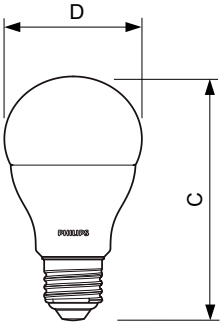

Product data

| General Information | | Lamp Current (Nom) | |
|---------------------------------------|---------------------|---------------------------------|-----------|
| Cap-Base | E27 [E27] | | 95 mA |
| Nominal Lifetime (Nom) | 15000 h | Wattage Equivalent | 75 W |
| Switching Cycle | 50000X | Starting Time (Nom) | 0.5 s |
| Technical Type | 11-75W | Warm Up Time to 60% Light (Nom) | 0.5 s |
| | | Power Factor (Nom) | 0.5 |
| | | Voltage (Nom) | 220-240 V |
| Light Technical | | Temperature | |
| Color Code | 827 [CCT of 2700K] | T-Case Maximum (Nom) | 85 °C |
| Beam Angle (Nom) | 200 ° | | |
| Luminous Flux (Nom) | 1055 lm | Controls and Dimming | |
| Luminous Flux (Rated) (Nom) | 1055 lm | Dimmable | No |
| Color Designation | Warm White (WW) | Mechanical and Housing | |
| Correlated Color Temperature (Nom) | 2700 K | Bulb Finish | Frosted |
| Luminous Efficacy (Rated) (Nom) | 95.91 lm/W | Approval and Application | |
| Color Consistency | <6 | Energy Efficiency Label (EEL) | A+ |
| Color Rendering Index (Nom) | 80 | Energy Consumption kWh/1000 h | 11 kWh |
| LLMF At End Of Nominal Lifetime (Nom) | 70 % | | |
| Operating and Electrical | | | |
| Input Frequency | 50 to 60 Hz | | |
| Power (Rated) (Nom) | 11 W | | |

| | |
|---------------------------------|--------------|
| Numerator - Packs per outer box | 10 |
| Material Nr. (12NC) | 929001234402 |
| Net Weight (Piece) | 0.076 kg |

Dimensional drawing

Entry bulb 230V 10.5W-75W 2700K E27 ND

| Product | D | C |
|---------------------------------------|-------|--------|
| CorePro LEDbulb ND 11-75W A60 E27 827 | 60 mm | 110 mm |

Photometric data

A60, A67 /827 FR

CorePro LEDbulbs

Lifetime

LEDbulb 100W E27 840 FR A60