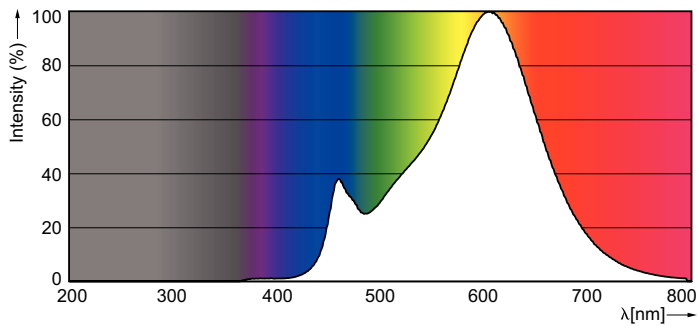

Photometric data

A60, A67 /827 FR