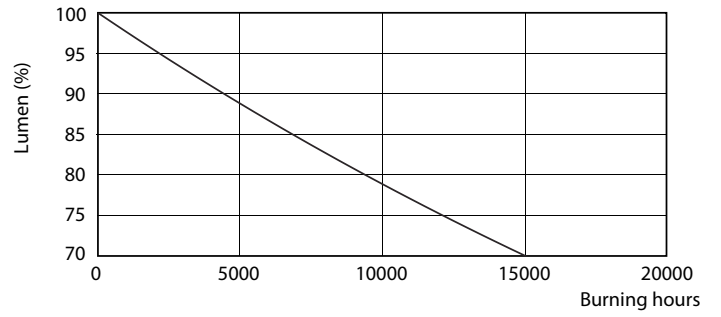

Product data

General Information		Lamp Current (Nom)	
Cap-Base	E27 [E27]		48 mA
Nominal Lifetime (Nom)	15000 h	Wattage Equivalent	40 W
Switching Cycle	50000X	Starting Time (Nom)	0.5 s
Technical Type	5-40W	Warm Up Time to 60% Light (Nom)	0.5 s
		Power Factor (Nom)	0.5
		Voltage (Nom)	220-240 V
Light Technical		Temperature	
Color Code	840 [CCT of 4000K]	T-Case Maximum (Nom)	80 °C
Beam Angle (Nom)	200 °		
Luminous Flux (Nom)	470 lm	Controls and Dimming	
Luminous Flux (Rated) (Nom)	470 lm	Dimmable	No
Color Designation	Cool White (CW)	Mechanical and Housing	
Correlated Color Temperature (Nom)	4000 K	Bulb Finish	Frosted
Luminous Efficacy (Rated) (Nom)	94.00 lm/W	Approval and Application	
Color Consistency	<6	Energy Efficiency Label (EEL)	A+
Color Rendering Index (Nom)	80	Energy Consumption kWh/1000 h	5 kWh
LLMF At End Of Nominal Lifetime (Nom)	70 %		
Operating and Electrical			
Input Frequency	50 to 60 Hz		
Power (Rated) (Nom)	5 W		

Photometric data

A60 /840 FR

CorePro LEDbulbs

Lifetime

LEDbulb 40W E27 830 FR A60

LEDbulb 40W E27 830 FR A60