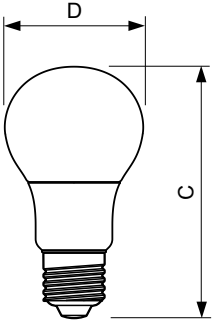

Product data

General Information		Lamp Current (Nom)	
Cap-Base	E27 [E27]		48 mA
Nominal Lifetime (Nom)	15000 h	Wattage Equivalent	40 W
Switching Cycle	50000X	Starting Time (Nom)	0.5 s
Technical Type	5-40W	Warm Up Time to 60% Light (Nom)	0.5 s
		Power Factor (Nom)	0.5
		Voltage (Nom)	220-240 V
Light Technical		Temperature	
Color Code	840 [CCT of 4000K]	T-Case Maximum (Nom)	80 °C
Beam Angle (Nom)	200 °		
Luminous Flux (Nom)	470 lm	Controls and Dimming	
Luminous Flux (Rated) (Nom)	470 lm	Dimmable	No
Color Designation	Cool White (CW)	Mechanical and Housing	
Correlated Color Temperature (Nom)	4000 K	Bulb Finish	Frosted
Luminous Efficacy (Rated) (Nom)	94.00 lm/W	Approval and Application	
Color Consistency	<6	Energy Efficiency Label (EEL)	A+
Color Rendering Index (Nom)	80	Energy Consumption kWh/1000 h	5 kWh
LLMF At End Of Nominal Lifetime (Nom)	70 %		
Operating and Electrical			
Input Frequency	50 to 60 Hz		
Power (Rated) (Nom)	5 W		

Numerator - Packs per outer box	10
Material Nr. (12NC)	929001234602
Net Weight (Piece)	0.080 kg

Dimensional drawing

Entrybulb 230V 6W-40W 470lm 4000K E27 ND

Product	D	C
CorePro LEDbulb ND 5-40W A60 E27 840	60 mm	110 mm