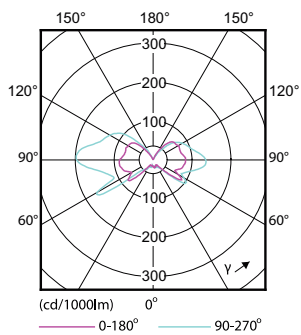

Product data

General Information		Starting Time (Nom)	
Cap-Base	G4 [G4]	Starting Time (Nom)	0.5 s
Nominal Lifetime (Nom)	15000 h	Warm Up Time to 60% Light (Nom)	0.5 s
Switching Cycle	50000X	Power Factor (Nom)	0.7
Technical Type	2-20W	Voltage (Nom)	12 V
Light Technical		Temperature	
Color Code	827 [CCT of 2700K]	T-Case Maximum (Nom)	84 °C
Luminous Flux (Nom)	200 lm	Controls and Dimming	
Luminous Flux (Rated) (Nom)	200 lm	Dimmable	Yes
Color Designation	Warm White (WW)	Approval and Application	
Correlated Color Temperature (Nom)	2700 K	Energy Saving Product	Yes
Luminous Efficacy (Rated) (Nom)	100.00 lm/W	Suitable For Accent Lighting	Yes
Color Consistency	<6	Energy Efficiency Label (EEL)	A++
Color Rendering Index (Nom)	80	Energy Consumption kWh/1000 h	3 kWh
LLMF At End Of Nominal Lifetime (Nom)	70 %	Product Data	
Operating and Electrical		Full product code	871869657865000
Power (Rated) (Nom)	2 W	Order product name	CorePro LEDcapsuleLV 2-20W G4 827 D
Lamp Current (Nom)	220 mA	EAN/UPC - Product	8718696578650
Wattage Equivalent	20 W		

Dimensional drawing

Capsule 12V 2W-20W 200lm 2700K G4 D

Product	D	C
CorePro LEDcapsuleLV 2-20W G4 827 D	17 mm	48 mm

Photometric data

CorePro LEDcapsule LV