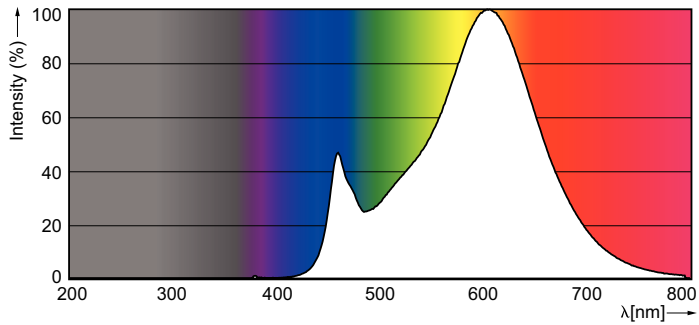

Photometric data