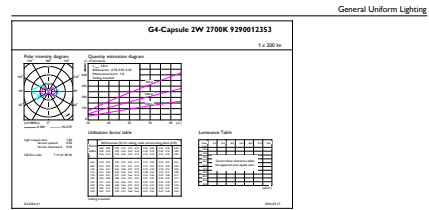

Product data

General Information		Starting Time (Nom)	
Cap-Base	G4 [G4]	Starting Time (Nom)	0.5 s
Nominal Lifetime (Nom)	15000 h	Warm Up Time to 60% Light (Nom)	0.5 s
Switching Cycle	50000X	Power Factor (Nom)	0.7
Technical Type	2-20W	Voltage (Nom)	12 V
Light Technical		Temperature	
Color Code	827 [CCT of 2700K]	T-Case Maximum (Nom)	84 °C
Luminous Flux (Nom)	200 lm	Controls and Dimming	
Luminous Flux (Rated) (Nom)	200 lm	Dimmable	Yes
Color Designation	Warm White (WW)	Approval and Application	
Correlated Color Temperature (Nom)	2700 K	Energy Saving Product	Yes
Luminous Efficacy (Rated) (Nom)	100.00 lm/W	Suitable For Accent Lighting	Yes
Color Consistency	<6	Energy Efficiency Label (EEL)	A++
Color Rendering Index (Nom)	80	Energy Consumption kWh/1000 h	3 kWh
LLMF At End Of Nominal Lifetime (Nom)	70 %	Product Data	
Operating and Electrical		Full product code	871869657865000
Power (Rated) (Nom)	2 W	Order product name	CorePro LEDcapsuleLV 2-20W G4 827 D
Lamp Current (Nom)	220 mA	EAN/UPC - Product	8718696578650
Wattage Equivalent	20 W		

CorePro LEDcapsule LV

Order code	929001235302
Numerator - Quantity Per Pack	1
Numerator - Packs per outer box	12
Material Nr. (12NC)	929001235302

Net Weight (Piece)	0.012 kg
--------------------	----------

Dimensional drawing

Capsule 12V 2W-20W 200lm 2700K G4 D

Product	D	C
CorePro LEDcapsuleLV 2-20W G4 827 D	17 mm	48 mm

Photometric data

CorePro LEDcapsule LV