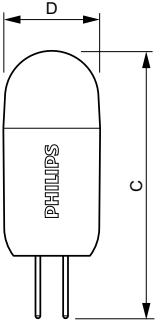

Product data

General Information		Starting Time (Nom)	
Cap-Base	G4 [G4]	Starting Time (Nom)	0.5 s
Nominal Lifetime (Nom)	15000 h	Warm Up Time to 60% Light (Nom)	0.5 s
Switching Cycle	50000X	Power Factor (Nom)	0.7
Technical Type	2-20W	Voltage (Nom)	12 V
Light Technical		Temperature	
Color Code	827 [CCT of 2700K]	T-Case Maximum (Nom)	84 °C
Luminous Flux (Nom)	200 lm	Controls and Dimming	
Luminous Flux (Rated) (Nom)	200 lm	Dimmable	Yes
Color Designation	Warm White (WW)	Approval and Application	
Correlated Color Temperature (Nom)	2700 K	Energy Saving Product	Yes
Luminous Efficacy (Rated) (Nom)	100.00 lm/W	Suitable For Accent Lighting	Yes
Color Consistency	<6	Energy Efficiency Label (EEL)	A++
Color Rendering Index (Nom)	80	Energy Consumption kWh/1000 h	3 kWh
LLMF At End Of Nominal Lifetime (Nom)	70 %	Product Data	
Operating and Electrical		Full product code	871869657865000
Power (Rated) (Nom)	2 W	Order product name	CorePro LEDcapsuleLV 2-20W G4 827 D
Lamp Current (Nom)	220 mA	EAN/UPC - Product	8718696578650
Wattage Equivalent	20 W		

Dimensional drawing

Capsule 12V 2W-20W 200lm 2700K G4 D

Product	D	C
CorePro LEDcapsuleLV 2-20W G4 827 D	17 mm	48 mm

Photometric data

CorePro LEDcapsule LV