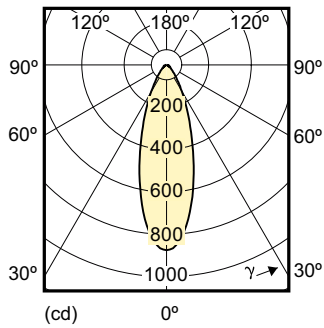

Photometric data