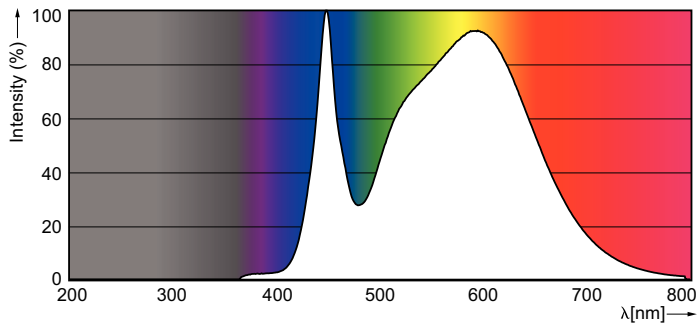

Photometric data