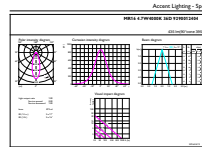

Photometric data