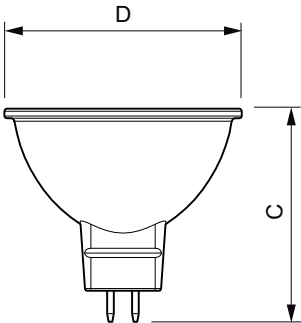

CorePro LEDspot LV

Product Data

Full product code	871869657945900
Order product name	CoreProLEDspotLV ND 4.7-35W 840 MR16 36D
EAN/UPC - Product	8718696579459
Order code	929001240402
Numerator - Quantity Per Pack	1

Numerator - Packs per outer box	10
Material Nr. (12NC)	929001240402
Net Weight (Piece)	0.045 kg

Dimensional drawing

MR16 12V 5W-35W 380lm 36D 4000K GU5.3 ND