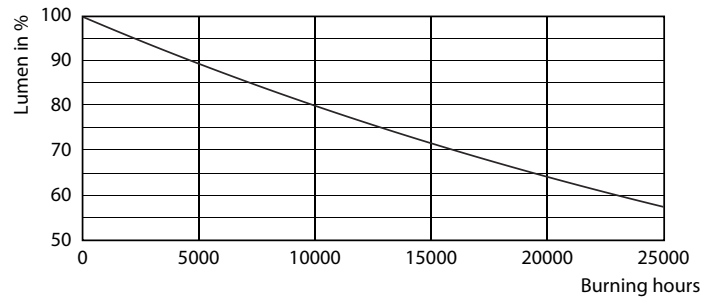

Product data

General Information	
Cap base	GU10 [GU10]
Nominal lifetime (nom.)	15000 h
Switching cycle	50000X
Technical type	4-35W
Light Technical	
Colour code	827 [CCT of 2700K]
Beam Angle (Nom)	36 °
Luminous flux (nom.)	250 lm
Luminous flux (rated) (nom.)	250 lm
Luminous intensity (nom.)	540 cd
Colour designation	Warm white (WW)
Rated beam angle	36 °
Correlated colour temperature (nom.)	2700 K
Luminous efficacy (rated) (nom.)	62.50 lm/W
Colour consistency	<6
Color rendering index (nom.)	80
LLMF at end of nominal lifetime (nom.)	70 %
Luminous Flux in 90° Cone (Rated)	250 lm

Operating and Electrical	
Input frequency	50 to 60 Hz
Power (Rated) (Nom)	4 W
Lamp current (nom.)	19 mA
Wattage equivalent	35 W
Starting time (nom.)	0.5 s
Warm-up time to 60% light (nom.)	0.5 s
Power factor (nom.)	0.7
Voltage (Nom)	220-240 V
Temperature	
T-Case maximum (nom.)	85 °C
Controls and Dimming	
Dimmable	Yes
Approval and Application	
Suitable for accent lighting	Yes
Energy efficiency label (EEL)	A+
Energy Consumption kWh/1000 h	4 kWh

Photometric data

© 2018 Philips Lighting B.V. Philips Lighting B.V. Page 10

CorePro LEDspotMV 35W GU10 830 36D CLA

CorePro LEDspot MV

Lifetime

CLA LEDspotMV 50W GU10 827 36D ND

CLA LEDspotMV 50W GU10 827 36D ND