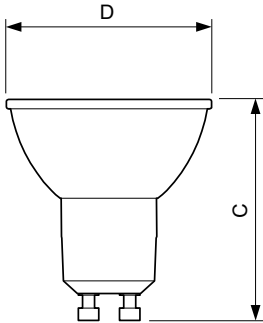

CorePro LEDspot MV

Product Data

Full product code	871869672133900
Order product name	CorePro LEDspot 4-35W GU10 827 36D DIM
EAN/UPC – product	8718696721339
Order code	72133900
Numerator – quantity per pack	1

Numerator – packs per outer box	10
Material no. (12NC)	929001363802
Net weight (piece)	0.038 kg

Dimensional drawing

GU10 230V 4-35W 250lm 36D 2700K GU10 D

Product	D	C
CorePro LEDspot 4-35W GU10 827 36D DIM	50 mm	54 mm