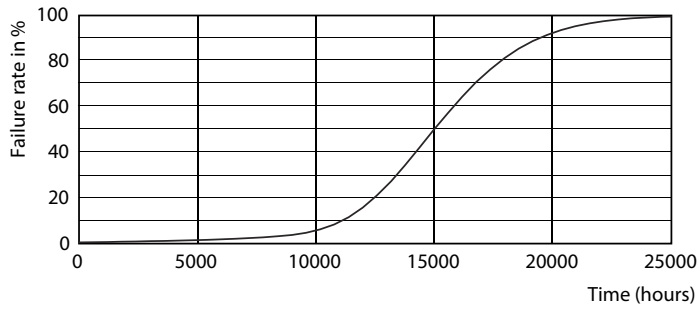

Product data

General Information	
Cap base	GU10 [GU10]
Nominal lifetime (nom.)	15000 h
Switching cycle	50000X
Technical type	4-35W
Light Technical	
Colour code	827 [CCT of 2700K]
Beam Angle (Nom)	36 °
Luminous flux (nom.)	250 lm
Luminous flux (rated) (nom.)	250 lm
Luminous intensity (nom.)	540 cd
Colour designation	Warm white (WW)
Rated beam angle	36 °
Correlated colour temperature (nom.)	2700 K
Luminous efficacy (rated) (nom.)	62.50 lm/W
Colour consistency	<6
Color rendering index (nom.)	80
LLMF at end of nominal lifetime (nom.)	70 %
Luminous Flux in 90° Cone (Rated)	250 lm

Photometric data

© 2018 Philips Lighting B.V. Philips Lighting B.V. Page 10

CorePro LEDspotMV 35W GU10 830 36D CLA

CorePro LEDspot MV

Lifetime

CLA LEDspotMV 50W GU10 827 36D ND

CLA LEDspotMV 50W GU10 827 36D ND