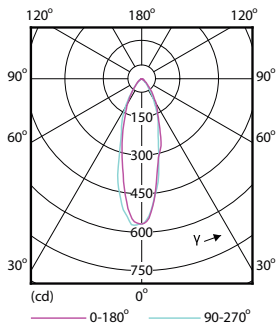

Photometric data

CorePro LEDspotMV 35W GU10 830 36D CLA