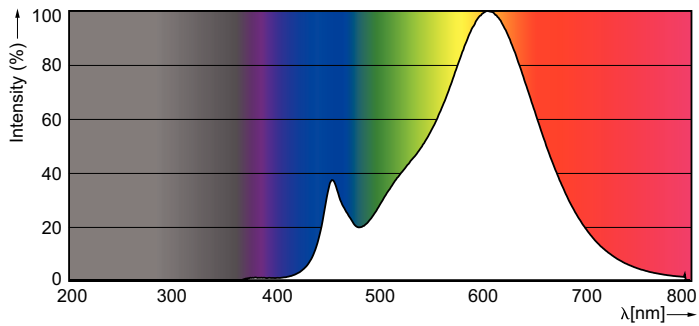

Photometric data

CorePro LEDspotMV 35W GU10 830 36D CLA