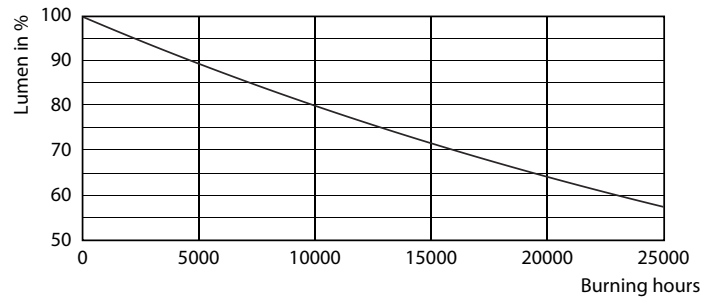

Product data

General Information	
Cap-Base	GU10 [GU10]
Nominal Lifetime (Nom)	15000 h
Switching Cycle	50000X
Technical Type	5-50W
Light Technical	
Color Code	830 [CCT of 3000K]
Beam Angle (Nom)	36 °
Luminous Flux (Nom)	365 lm
Luminous Flux (Rated) (Nom)	365 lm
Luminous Intensity (Nom)	710 cd
Color Designation	White (WH)
Rated Beam Angle	36 °
Correlated Color Temperature (Nom)	3000 K
Luminous Efficacy (Rated) (Nom)	73.00 lm/W
Color Consistency	<6
Color Rendering Index (Nom)	80
LLMF At End Of Nominal Lifetime (Nom)	70 %
Luminous Flux in 90° Cone (Rated)	365 lm

Photometric data

© 2018 Philips Lighting B.V. Philips Lighting B.V. Page 10

CorePro LEDspotMV 50W GU10 830 36D CLA

CorePro LEDspot MV

Lifetime

CLA LEDspotMV 50W GU10 827 36D ND

CLA LEDspotMV 50W GU10 827 36D ND