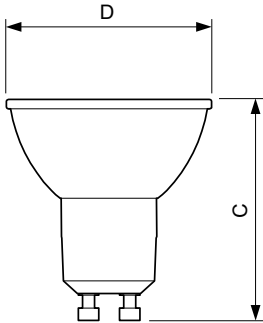

CorePro LEDspot MV

Product Data

Full product code	871869672139100
Order product name	CorePro LEDspot 5-50W GU10 830 36D DIM
EAN/UPC - Product	8718696721391
Order code	929001364202
Numerator - Quantity Per Pack	1

Numerator - Packs per outer box	10
Material Nr. (12NC)	929001364202
Net Weight (Piece)	0.038 kg

Dimensional drawing

GU10 230V 5-50W 365lm 36D 3000K GU10 D

Product	D	C
CorePro LEDspot 5-50W GU10 830 36D DIM	50 mm	54 mm