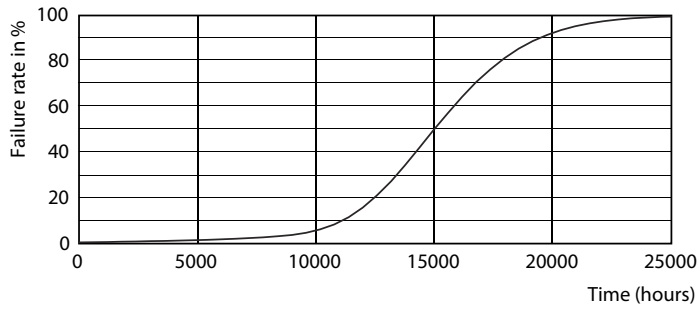

Product data

General Information	
Cap-Base	GU10 [GU10]
Nominal Lifetime (Nom)	15000 h
Switching Cycle	50000X
Technical Type	5-50W
Light Technical	
Color Code	830 [CCT of 3000K]
Beam Angle (Nom)	36 °
Luminous Flux (Nom)	365 lm
Luminous Flux (Rated) (Nom)	365 lm
Luminous Intensity (Nom)	710 cd
Color Designation	White (WH)
Rated Beam Angle	36 °
Correlated Color Temperature (Nom)	3000 K
Luminous Efficacy (Rated) (Nom)	73.00 lm/W
Color Consistency	<6
Color Rendering Index (Nom)	80
LLMF At End Of Nominal Lifetime (Nom)	70 %
Luminous Flux in 90° Cone (Rated)	365 lm

Photometric data

© 2018 Philips Lighting B.V. Philips Lighting B.V. Page 10

CorePro LEDspotMV 50W GU10 830 36D CLA

CorePro LEDspot MV

Lifetime

CLA LEDspotMV 50W GU10 827 36D ND

CLA LEDspotMV 50W GU10 827 36D ND