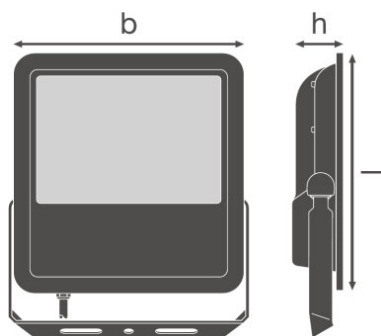

Certificates & standards

Product description	Type of connection	Protection class	Type of protection	Luminaire with limited surface temperature, class "D"
FLOODLIGHT 70 W 3000 K IP65 BK 1)	Cable, 3-pole	I	IP65	Yes
FLOODLIGHT 70 W 4000 K IP65 BK 2)	Cable, 3-pole	I	IP65	Yes
FLOODLIGHT 70 W 6500 K IP65 BK 2)	Cable, 3-pole	I	IP65	Yes

1) Available from November 2019

2) Available from July 2019

FLOODLIGHT 70 W 3000 K IP65 BK