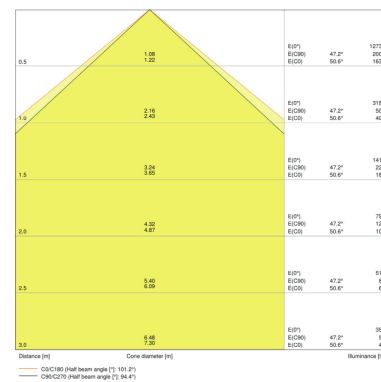

FLOODLIGHT 70 W 4000 K IP65 BK