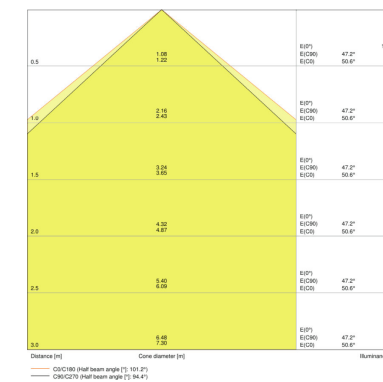

Product description	Light color (designation)	Color rendering index Ra	Light technical data	Dimensions & weight				Colors & materials			
			Beam angle	Length	Width	Height	Product weight	Body material	Housing color	Product color	Cover material
FLOODLIGHT 70 W 3000 K IP65 BK 1)	Warm White	≥80	100 ° x 100 °	250.0 mm	240.0 mm	70.0 mm	2500.00 g	Aluminum	Black	Black	Tempered glass
FLOODLIGHT 70 W 4000 K IP65 BK 2)	Cool White	≥80	100 ° x 100 °	240.0 mm	250.0 mm	70.0 mm	2500.00 g	Aluminum		Black	Tempered glass
FLOODLIGHT 70 W 6500 K IP65 BK 2)	Cool Daylight	≥80	100 ° x 100 °	240.0 mm	250.0 mm	70.0 mm	2500.00 g	Aluminum		Black	Tempered glass

1) Available from November 2019

2) Available from July 2019

FLOODLIGHT 70 W 3000 K IP65 BK

FLOODLIGHT 70 W 4000 K IP65 BK

FLOODLIGHT 70 W 6500 K IP65 BK

FLOODLIGHT 70 W 3000 K IP65 BK,
FLOODLIGHT 70 W 4000 K IP65 BK,
FLOODLIGHT 70 W 6500 K IP65 BK

APPLICATION ADVICE

For more detailed application information and graphics please see product datasheet.

LOGISTICAL DATA

Product code	Packaging unit (Pieces/Unit)	Dimensions (length x width x height)	Gross weight	Volume
4058075352131	Shipping carton box 1	95 mm x 266 mm x 281 mm	2604.00 g	7.10 dm ³
4058075251342	Shipping carton box 1	95 mm x 266 mm x 281 mm	2604.00 g	7.10 dm ³
4058075251359	Shipping carton box 1	95 mm x 266 mm x 281 mm	2604.00 g	7.10 dm ³