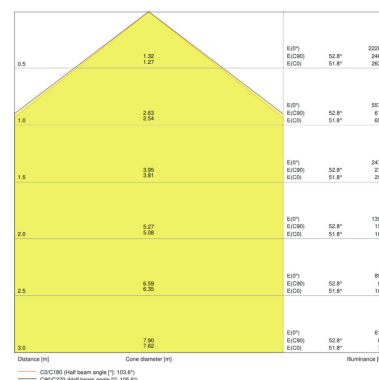

Certificates & standards

Product description	Type of connection	Protection class	Type of protection	Luminaire with limited surface temperature, class "D"
FLOODLIGHT 135 W 3000 K ¹⁾	Cable, 3-pole	I	IP65	Yes
FLOODLIGHT 135 W 4000 K IP65 BK	Cable, 3-pole	I	IP65	Yes
FLOODLIGHT 135 W 6500 K IP65 BK	Cable, 3-pole	I	IP65	Yes

¹⁾ Available from November 2019

FLOODLIGHT 135 W 3000 K