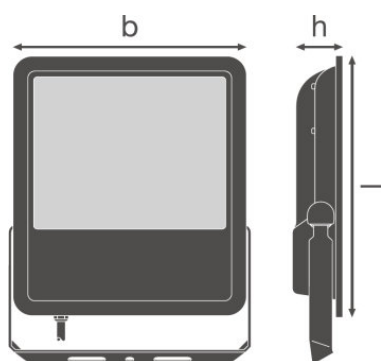

Certificates & standards

Product description	Type of connection	Protection class	Type of protection	Luminaire with limited surface temperature, class "D"
FLOODLIGHT 135 W 3000 K ¹⁾	Cable, 3-pole	I	IP65	Yes
FLOODLIGHT 135 W 4000 K IP65 BK	Cable, 3-pole	I	IP65	Yes
FLOODLIGHT 135 W 6500 K IP65 BK	Cable, 3-pole	I	IP65	Yes

¹⁾ Available from November 2019

FLOODLIGHT 135 W 3000 K