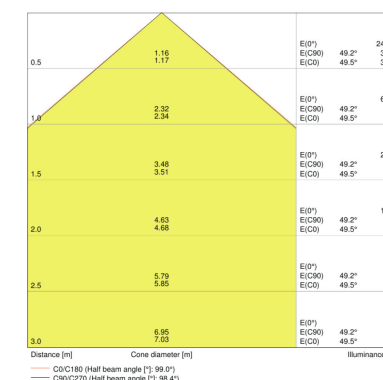

FLOODLIGHT 135 W 6500 K IP65 BK

FLOODLIGHT 135 W 3000 K ,
FLOODLIGHT 135 W 4000 K IP65 BK,
FLOODLIGHT 135 W 6500 K IP65 BK

APPLICATION ADVICE

For more detailed application information and graphics please see product datasheet.

LOGISTICAL DATA