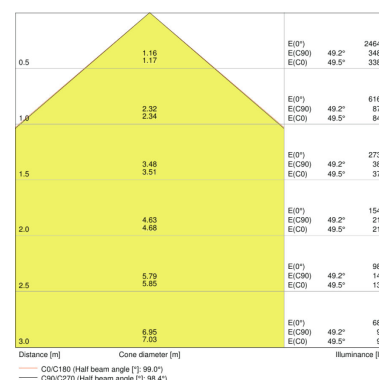

FLOODLIGHT 135 W 4000 K IP65 BK