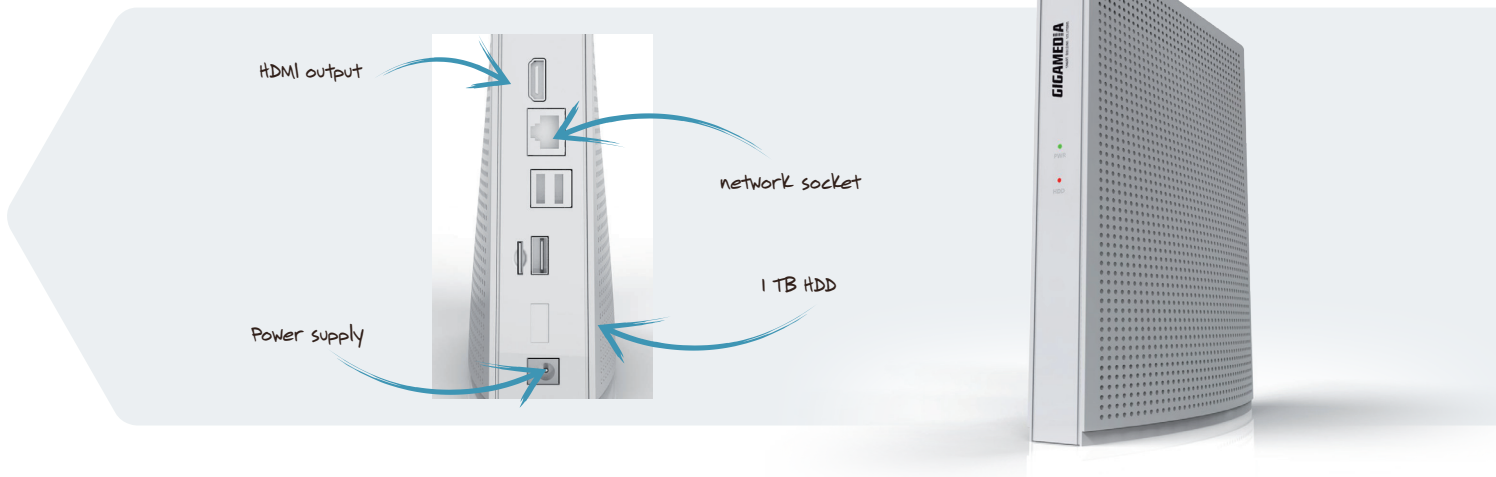

There are **two possibilities to recharge the battery** with the cable delivered:

- ✓ Recharge directly the camera.
- ✓ Remove the battery from the camera body without removing the camera.

NVR:
A NICE DESIGN FOR INTEGRATION INTO YOUR LIVING ROOM