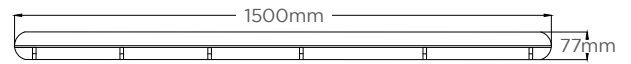

Material construction

- Polycarbonate - Yellow base
- Polycarbonate - Opal diffuser

120° Beam angle

Dual brackets included for suspension and wall mounting

3 hour emergency duration option available

Kellihers Code	Model No.	Colour	Emergency	Wattage (W)	Lumens (lm)	Efficacy (Lm/W)	Colour Temperature (K)
2170001	RXL-TRLED8010	2FT WEATHERPROOF 110V YELLOW BODY		20	2000	100	6300K
2170002	RXL-TRLED8011	2FT WEATHERPROOF 110V YELLOW BODY E3	Y	20	2000	100	6300K
2170301	RXL-TRLED8020	5FT WEATHERPROOF 110V YELLOW BODY		36	3960	110	6300K
2170302	RXL-TRLED8021	5FT WEATHERPROOF 110V YELLOW BODY E3	Y	36	3960	110	6300K

120° Beam angle

Supplied with foldaway stand for ease of storage and transportation

Supplied with two 16A outlet connections for linkable applications

5m lead and 16A 110V yellow plug

Kellihers Code	Model No.	Description	Wattage (W)	Lumens (lm)	Efficacy (Lm/W)	Colour Temperature (K)
2172402	RXL-P1000	2FT PLASTERERS LIGHT A-FRAME 110V	20	2200	110	6300K
2172405	RXL-P1010	2FT PLASTERERS LIGHT TRIPOD 110V	20	2200	110	6300K
2172406	RXL-P1020	5FT PLASTERERS LIGHT TRIPOD 110V	30	3300	110	6300K