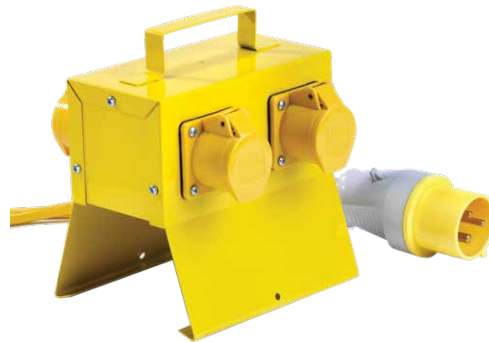

Kellihers Code	Model No.	Colour	Lead Length	Sockets
3450301	RXL-PS45	POWER SPLITTER WITH CABLE	2.5M	4