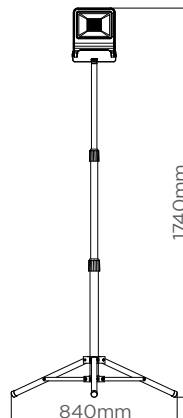

LED Tripod Worklight

A range of task and tripod worklights perfect for indoor and outdoor illumination.

Material construction

- Light fitting - Aluminium body - Yellow
- Tempered glass cover
- Tripod - Die cast Aluminium - Yellow

Comes with a telescopic tripod for easy storage and transportation

Complete with 3m lead and 16A plug

Kellihers Code	Model No.	Colour	Wattage (W)	Lumens (lm)	Efficacy (Lm/W)	Colour Temperature (K)
2172408	RXL-S4110	110V TRIPOD TASK LIGHT	10	900	90	4000K
2172409	RXL-S4120	110V TWIN TRIPOD TASK LIGHT	10	900	90	4000K

RXL-S4110