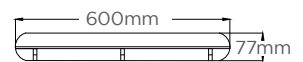

Material construction

- Polycarbonate - Yellow base
- Polycarbonate - Opal diffuser

120° Beam angle

Dual brackets included for suspension and wall mounting

3 hour emergency duration option available

Kellihers Code	Model No.	Colour	Emergency	Wattage (W)	Lumens (lm)	Efficacy (Lm/W)	Colour Temperature (K)
2170001	RXL-TRLED8010	2FT WEATHERPROOF 110V YELLOW BODY		20	2000	100	6300K
2170002	RXL-TRLED8011	2FT WEATHERPROOF 110V YELLOW BODY E3	Y	20	2000	100	6300K
2170301	RXL-TRLED8020	5FT WEATHERPROOF 110V YELLOW BODY		36	3960	110	6300K
2170302	RXL-TRLED8021	5FT WEATHERPROOF 110V YELLOW BODY E3	Y	36	3960	110	6300K