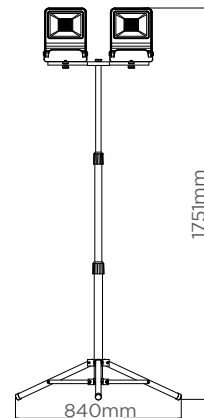

LED Tripod Worklight

A range of task and tripod worklights perfect for indoor and outdoor illumination.

Material construction

- Light fitting - Aluminium body - Yellow
- Tempered glass cover
- Tripod - Die cast Aluminium - Yellow

Comes with a telescopic tripod for easy storage and transportation

Complete with 3m lead and 16A plug

Kellihers Code	Model No.	Colour	Wattage (W)	Lumens (lm)	Efficacy (Lm/W)	Colour Temperature (K)
2172408	RXL-S4110	110V TRIPOD TASK LIGHT	10	900	90	4000K
2172409	RXL-S4120	110V TWIN TRIPOD TASK LIGHT	10	900	90	4000K

RXL-S4120