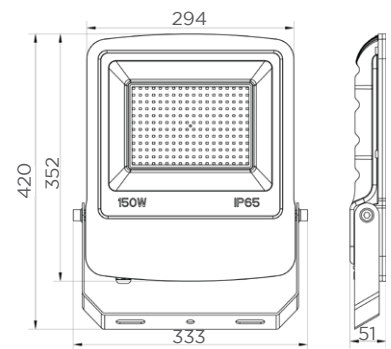

Site Floodlight

A range of floodlights suitable for use in industrial and commercial applications such as construction sites.

Material construction

- Aluminium body - Yellow
- Toughened glass cover

500mm lead

Kellihers Code	Model No.	Colour	Wattage (W)	Lumens (lm)	Efficacy (Lm/W)	Colour Temperature (K)
2172601	RXL-N6279	110V SITE FLOODLIGHT	50	4500	90	4000K
2172602	RXL-N6280	110V SITE FLOODLIGHT	70	6300	90	4000K
2172603	RXL-N6281	110V SITE FLOODLIGHT	100	9000	90	4000K
2172604	RXL-N6282	110V SITE FLOODLIGHT	150	13500	90	4000K

RXL-N6282