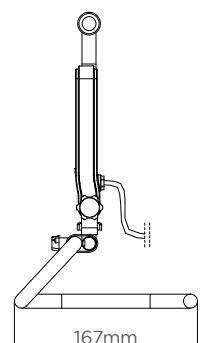

LED Task Light

A range of task and tripod worklights perfect for indoor and outdoor illumination.

Material construction

- Aluminium body – Yellow
- Tempered glass cover

Complete with 1.5m lead and 16A plug

Kellihers Code	Model No.	Colour	Wattage (W)	Lumens (lm)	Efficacy (Lm/W)	Colour Temperature (K)
2172407	RXL-S4010	110v PORTABLE TASK LIGHT	10	900	90	4000K