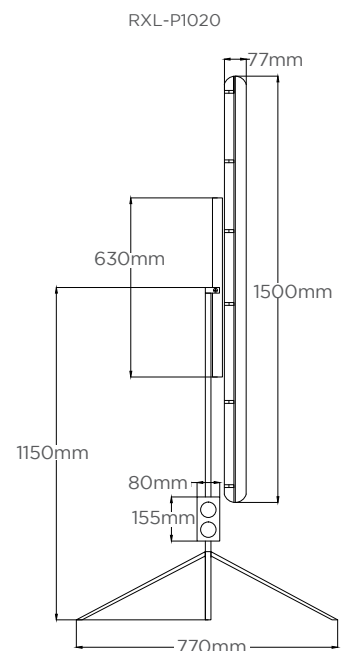

Material construction

- Polycarbonate - Yellow base
- Polycarbonate - Opal diffuser

120° Beam angle

Dual brackets included for suspension and wall mounting

3 hour emergency duration option available

Kellihers Code	Model No.	Colour	Emergency	Wattage (W)	Lumens (lm)	Efficacy (Lm/W)	Colour Temperature (K)
2170001	RXL-TRLED8010	2FT WEATHERPROOF 110V YELLOW BODY		20	2000	100	6300K
2170002	RXL-TRLED8011	2FT WEATHERPROOF 110V YELLOW BODY E3	Y	20	2000	100	6300K
2170301	RXL-TRLED8020	5FT WEATHERPROOF 110V YELLOW BODY		36	3960	110	6300K
2170302	RXL-TRLED8021	5FT WEATHERPROOF 110V YELLOW BODY E3	Y	36	3960	110	6300K

120° Beam angle

Supplied with foldaway stand for ease of storage and transportation

Supplied with two 16A outlet connections for linkable applications

5m lead and 16A 110V yellow plug

Kellihers Code	Model No.	Description	Wattage (W)	Lumens (lm)	Efficacy (Lm/W)	Colour Temperature (K)
2172402	RXL-P1000	2FT PLASTERERS LIGHT A-FRAME 110V	20	2200	110	6300K
2172405	RXL-P1010	2FT PLASTERERS LIGHT TRIPOD 110V	20	2200	110	6300K
2172406	RXL-P1020	5FT PLASTERERS LIGHT TRIPOD 110V	30	3300	110	6300K