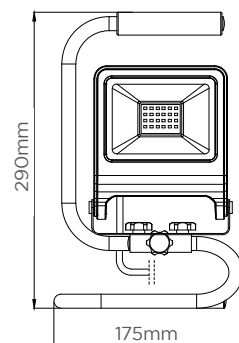

LED Task Light

A range of task and tripod worklights perfect for indoor and outdoor illumination.

Material construction

- Aluminium body – Yellow
- Tempered glass cover

Complete with 1.5m lead and 16A plug

Kellihers Code	Model No.	Colour	Wattage (W)	Lumens (lm)	Efficacy (Lm/W)	Colour Temperature (K)
2172407	RXL-S4010	110v PORTABLE TASK LIGHT	10	900	90	4000K