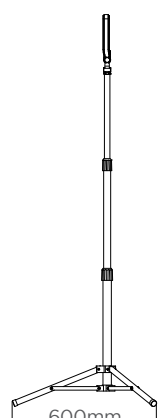

LED Tripod Worklight

A range of task and tripod worklights perfect for indoor and outdoor illumination.

Material construction

- Light fitting - Aluminium body - Yellow
- Tempered glass cover
- Tripod - Die cast Aluminium - Yellow

Comes with a telescopic tripod for easy storage and transportation

Complete with 3m lead and 16A plug

Kellihers Code	Model No.	Colour	Wattage (W)	Lumens (lm)	Efficacy (Lm/W)	Colour Temperature (K)
2172408	RXL-S4110	110V TRIPOD TASK LIGHT	10	900	90	4000K
2172409	RXL-S4120	110V TWIN TRIPOD TASK LIGHT	10	900	90	4000K

RXL-S4120