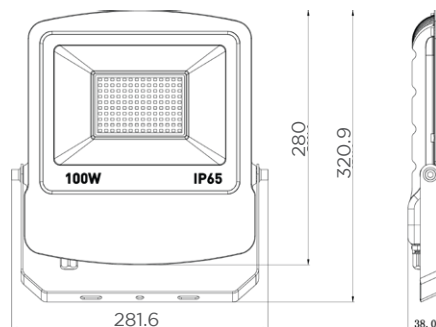

Kellihers Code	Model No.	Colour	Wattage (W)	Lumens (lm)	Efficacy (Lm/W)	Colour Temperature (K)
2172601	RXL-N6279	110V SITE FLOODLIGHT	50	4500	90	4000K
2172602	RXL-N6280	110V SITE FLOODLIGHT	70	6300	90	4000K
2172603	RXL-N6281	110V SITE FLOODLIGHT	100	9000	90	4000K
2172604	RXL-N6282	110V SITE FLOODLIGHT	150	13500	90	4000K

RXL-N6279 / RXL-N6280 / RXL-N6281