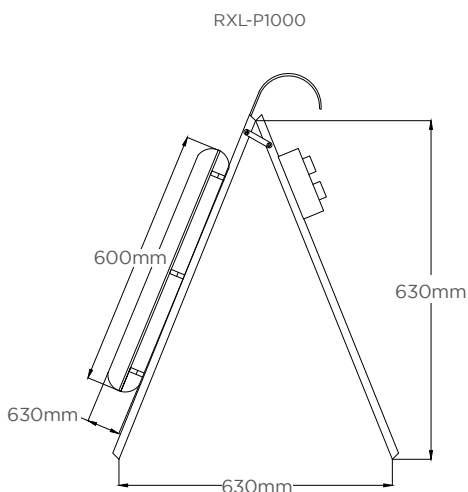

Material construction

- Polycarbonate - Yellow base
- Polycarbonate - Opal diffuser

120° Beam angle

Dual brackets included for suspension and wall mounting

3 hour emergency duration option available

Kellihers Code	Model No.	Colour	Emergency	Wattage (W)	Lumens (lm)	Efficacy (Lm/W)	Colour Temperature (K)
2170001	RXL-TRLED8010	2FT WEATHERPROOF 110V YELLOW BODY		20	2000	100	6300K
2170002	RXL-TRLED8011	2FT WEATHERPROOF 110V YELLOW BODY E3	Y	20	2000	100	6300K
2170301	RXL-TRLED8020	5FT WEATHERPROOF 110V YELLOW BODY		36	3960	110	6300K
2170302	RXL-TRLED8021	5FT WEATHERPROOF 110V YELLOW BODY E3	Y	36	3960	110	6300K

120° Beam angle

Supplied with foldaway stand for ease of storage and transportation

Supplied with two 16A outlet connections for linkable applications

5m lead and 16A 110V yellow plug

Kellihers Code	Model No.	Description	Wattage (W)	Lumens (lm)	Efficacy (Lm/W)	Colour Temperature (K)
2172402	RXL-P1000	2FT PLASTERERS LIGHT A-FRAME 110V	20	2200	110	6300K
2172405	RXL-P1010	2FT PLASTERERS LIGHT TRIPOD 110V	20	2200	110	6300K
2172406	RXL-P1020	5FT PLASTERERS LIGHT TRIPOD 110V	30	3300	110	6300K