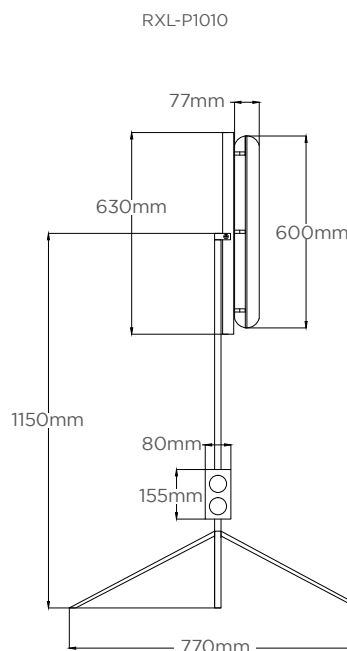

120° Beam angle

Supplied with foldaway stand for ease of storage and transportation

Supplied with two 16A outlet connections for linkable applications

5m lead and 16A 110V yellow plug

Kellihers Code	Model No.	Description	Wattage (W)	Lumens (lm)	Efficacy (Lm/W)	Colour Temperature (K)
2172402	RXL-P1000	2FT PLASTERERS LIGHT A-FRAME 110V	20	2200	110	6300K
2172405	RXL-P1010	2FT PLASTERERS LIGHT TRIPOD 110V	20	2200	110	6300K
2172406	RXL-P1020	5FT PLASTERERS LIGHT TRIPOD 110V	30	3300	110	6300K