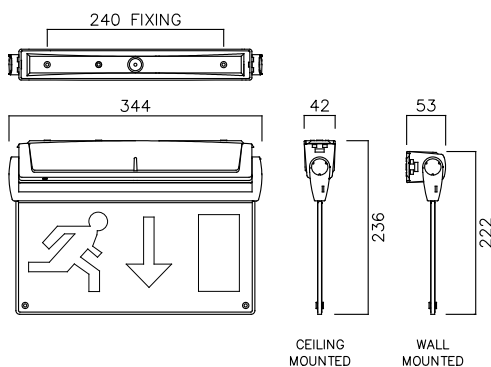

ORDER CODE	DESCRIPTION
NAL/M3	Arlington LED Maintained 3Hr Blade Exit Sign
NAL/STM3	Arlington LED Maintained 3Hr Blade Exit Sign Self Test