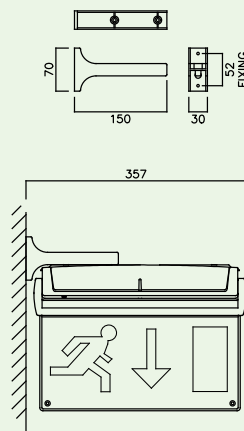

# ARLINGTON ATTACHMENTS

Range of optional attachments

RECESSED CEILING KIT

SIDE WALL MOUNTED BRACKET

WIRE SUSPENSION KIT