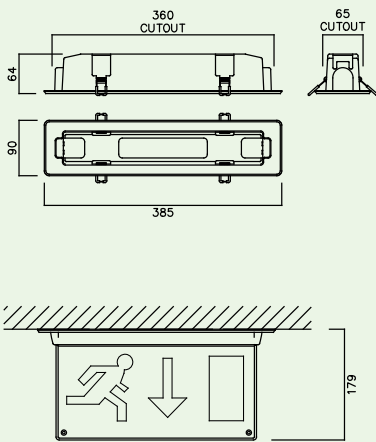

# ARLINGTON ATTACHMENTS

Range of optional attachments

RECESSED CEILING KIT

SIDE WALL MOUNTED BRACKET

WIRE SUSPENSION KIT