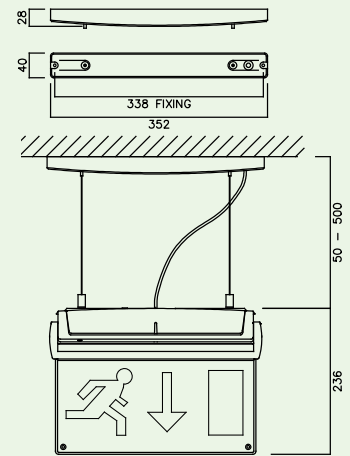

# ARLINGTON ATTACHMENTS

Range of optional attachments

RECESSED CEILING KIT

SIDE WALL MOUNTED BRACKET

WIRE SUSPENSION KIT