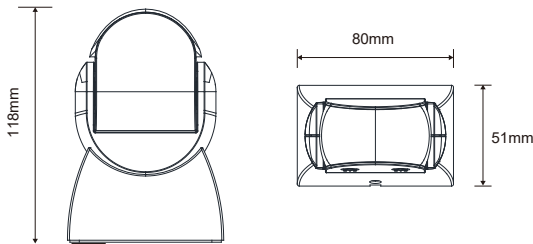

EXTERNAL MOTION DETECTOR

2752510 2752511

180° PIR EXTERNAL MOTION DETECTOR

PRODUCT INFORMATION

- Stand Alone PIR Motion Detector
- Head vertically adjustable
- Suitable for switching all types of light fixtures: Fluorescent, LED & Incandescent
- IP54 Rated
- Adjustable Time & Lux Settings
- Suitable Applications: Frontdoor/ backdoor, perimeter of building, terrace, balcony & driveway
- Manual Override Available

PRODUCT DIMENSIONS

Height: 51
Width: 80
Depth: 118

Code	Description	Colour	Warranty (yrs)	Detection (deg)	Detection Range	Load	Lux Levels	Time Settings
2752510	180° PIR PRESENCE MOTION DETECTOR	White	5 years	180°	12m 2.8m Height	LED: 300W Max Flourescent: 300w Max Incandescent: 1200w Max	3-2,000lux	10sec-15mins
2752511	180° PIR PRESENCE MOTION DETECTOR	Black	5 years	180°	12m 2.8m Height	LED: 300W Max Flourescent: 300w Max Incandescent: 1200w Max	3-2,000lux	10sec-15mins