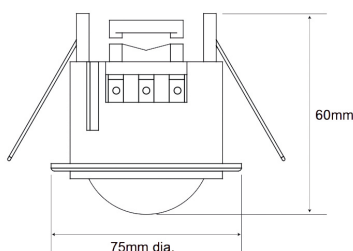

360° RECESSED MOTION DETECTOR

2752513

CEILING-MOUNTED RECESSED 360 MOTION DETECTOR

PRODUCT INFORMATION

- Recessed mounted motion detector
- Suitable for switching all types of light fixtures: Fluorescent, LED & Incandescent
- IP20 Rated
- Adjustable Time & Lux Settings
- Suitable Applications: Offices, Stairways, Corridors, Toilets & Storage Rooms etc

PRODUCT DIMENSIONS

Diameter: 75
Depth: 60
Cut-out: 62

| Code | Description | Colour | Warranty (yrs) | Detection (deg) | Detection Range | Load | Lux Levels | Time Settings |
|---------|-----------------------------------|--------|----------------|-----------------|-------------------|---|------------|---------------|
| 2752513 | Recessed Presence Motion Detector | White | 5 years | 360° | Ø9m @ 2.8m Height | LED: 300W Max Flourescent: 600w Max Incandescent: 2000w Max | 3-2,000lux | 5sec-15mins |