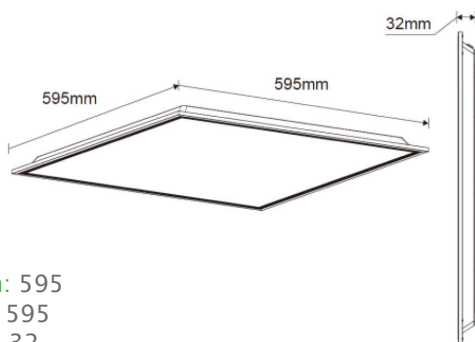

### TECHNICAL DETAILS

- Efficacy- 104 lm/cw to 105 lm/cw
- CRI 80
- IP20 Rating
- CCT 4000K

Length: 595  
Width: 595  
Depth: 32

Code	Description	Wattage (W)	Warranty (yrs)	Lifetime (hrs)	Lumens (lm)	Efficacy (lm/W)	Colour Temp (K)	CRI	Beam Angle
2751411	600 X 600 Backlit Panel	40w	5 years	50,000hrs	4100lm	102lms/Cw	4000k	80	110
2751412	600 x 600 UGR<19 Backlit Panel	38w	5 years	50,000hrs	4000lm	105lms/CW	4000k	80	110